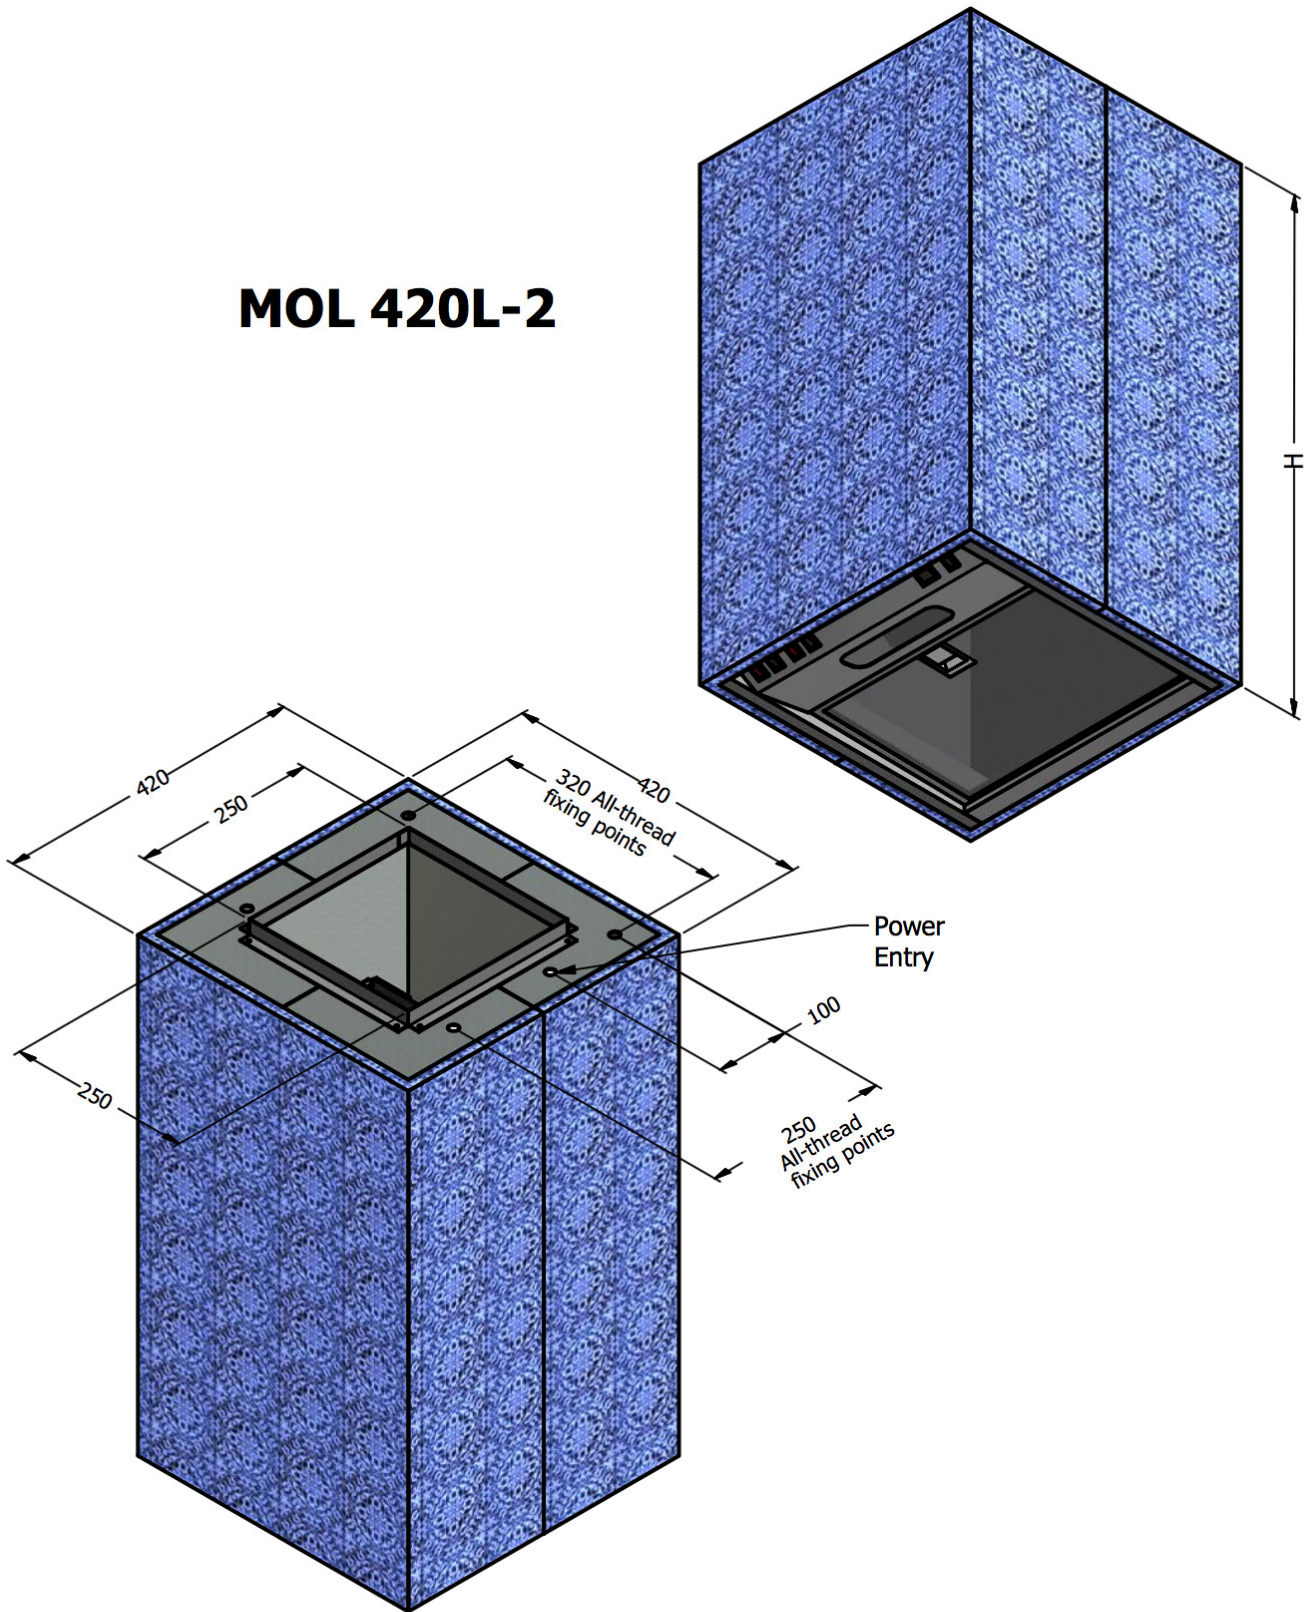

MOL 420L-2

Top Ducted Only.
Minimum overall height - 550mm.
Maximum overall height - 1100mm.

LED lights and nightlight.
electrical connection is via a 10 AMP
power lead with 3 pin plug.

Model	Body Width	Body Depth	No Lights	Filter size
MOL 420L-2	420mm	420mm	1	355 x 250