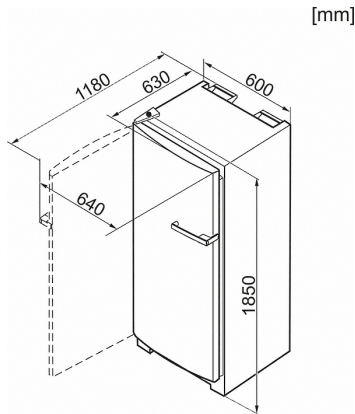

FN 14827 S ed/cs

Freestanding freezer

with NoFrost and SoftClose for convenient side-by-side installation.

FN12827Sed, FN14827Sed/cs, FN11827S (installation drawings)