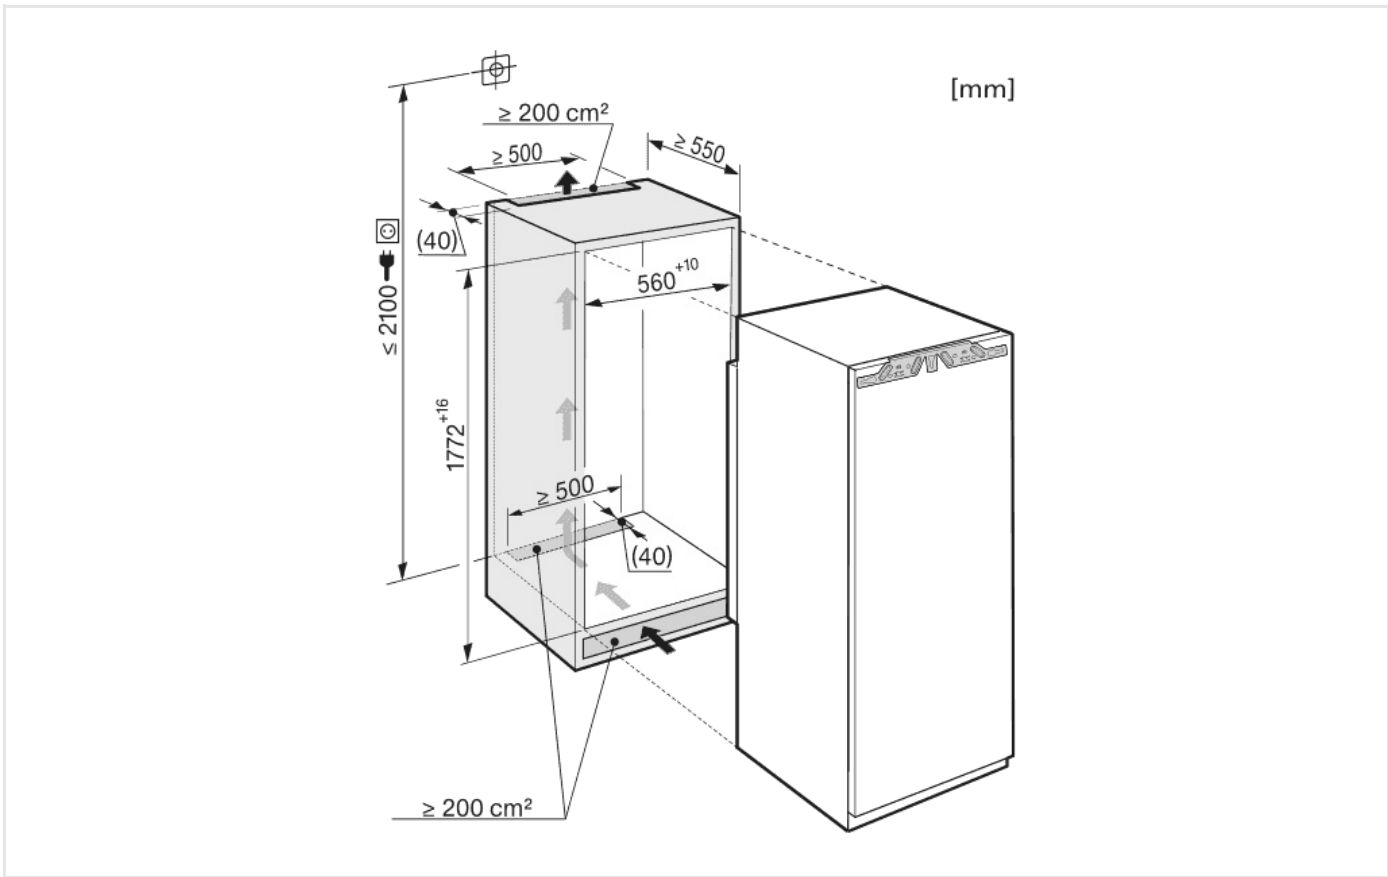

Appliance category	
Refrigerator/Freezer/Fridge Freezer	-/•/-
Type of appliance	
Freestanding/Integrated	-/•
Door hinging/Convertible	Right/•
Side-by-side compatible/Side-by-side location	•/Freely combinable
Design	
Colour/front	-/-
Lighting in refrigerator/PerfectFresh/Freezer section	-/-/•
Type of lighting	LED
Capacity	
Total gross volume	248
Refrigerator volume	-
PerfectFresh volume	-
Freezer volume	248
Freezing capacity (kg/24 h)	18
Convenience features	
PerfectFresh	-
PerfectFresh Pro	-
ComfortClean	-
DynaCool	-
SuperCool	-
SuperFreeze	•
NoFrost	•
VarioRoom	•
Active AirClean filter	-
SoftClose door damper	•
SelfClose	-
IceMaker/Plumbed in/MyIce water tank	-
EasyOpen lever handle	-

Refrigerator zone	
No. of shelves/Height adjustable/Sectionable/Illuminated	-
Chrome plated metal bottle rack	-
No. of removable vegetable drawers	-
Storage compartment for butter and cheese	-
VarioBord	-
No. of door racks/Door racks for bottles/Half door racks	-
PerfectFresh zone	
No. of PerfectFresh drawers	-
Freezer zone	
No. of freezer drawers	8
Controls	
Electronic temperature display and control	TouchControl
Efficiency and sustainability	
Energy efficiency rating	3
Energy consumption per year/in 24 h in kWh	331
Safety	
Control lock/Power cut indication for the freezer section	•/•
Acoustic door alarm/Acoustic temperature alarm	•/•
Optical door alarm/Optical temperature alarm	•/•
Dimensions in cm (W x H x D)	
(Recess dimensions for integrated units)	56 – 56.8 x 177.2 – 178.8 x 55.5
Sound power in dB(A)	38
Storage time in event of a fault	34
Accessories supplied	
Cool pack/ice tray	•