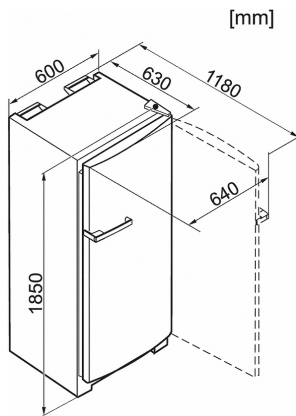

K 14827 SD ed/cs

Freestanding refrigerator

For optimum storage conditions thanks to Perfect fresh and Miele VarioBord.

K14827SDed (installation drawings)