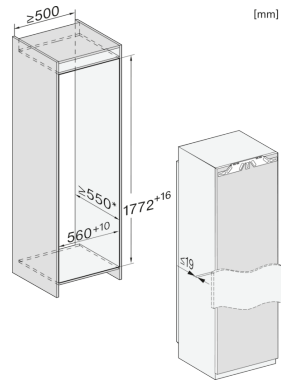

KS 7793 D

Integrated refrigerator
with PerfectFresh Active, FlexiLight 2.0 and FlexiTray for maximum convenience.

K7733E, K7763E, K7732D, K7732E, K7734F, K7764E, K7743E, K7744E, K7773D, K7774D, built-in (footnote*) (drawings)

K7733E, K7763E, K7732E, K7734F, K7764E, K7743E, K7744E, K7773D, K7774D, side view (installation drawings)

*The declared energy consumption was calculated in a 560 mm deep niche. The appliance is fully functional in a 550 mm niche but the energy consumption will be slightly higher.