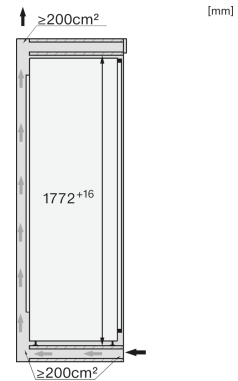

KS 7793 D

Integrated refrigerator
with PerfectFresh Active, FlexiLight 2.0 and FlexiTray for maximum convenience.

K7733E, K7763E, K7732D, K7732E, K7734F, K7764E, K7743E, K7744E, K7773D, K7774D, built-in (footnote*) (drawings)

K7733E, K7763E, K7732E, K7734F, K7764E, K7743E, K7744E, K7773D, K7774D, side view (installation drawings)

*The declared energy consumption was calculated in a 560 mm deep niche. The appliance is fully functional in a 550 mm niche but the energy consumption will be slightly higher.