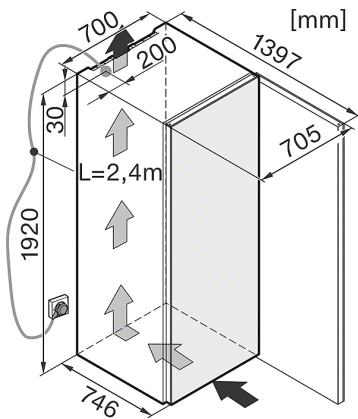

KWT 6831 SG

Freestanding wine conditioning unit with extra versatility and style, thanks to FlexiFrame and Miele Noteboard.

KWT6831SG, KWT6832SGS (Installation drawings)