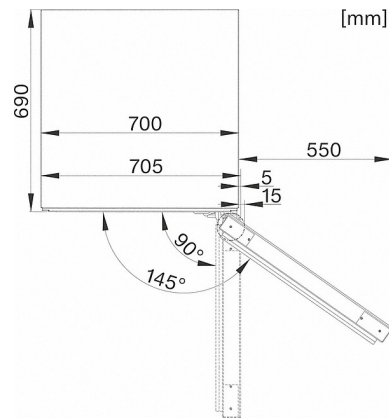

KWT6831SG, KWT6832SGS, KWT6833SG, KWT6834SGS (Installation drawings)