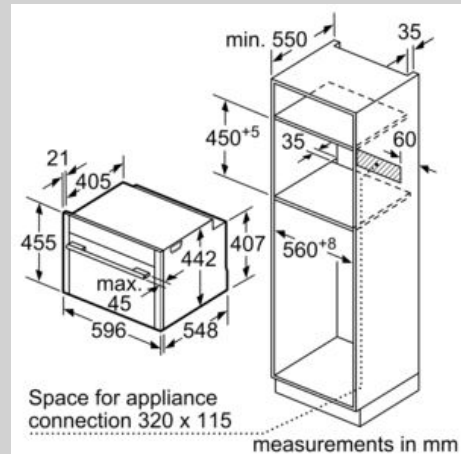

Features

Technical Data

Type of micro-wave oven : MW-Combi
Color / Material Front : Graphite
Built-in / Free-standing : Built-in
Door opening : Handle
Integrated Cleaning system : Pyrolytic+Hydrolytic
Control Panel Material : Glass
Colour.Material door : Black
Dimensions : 455 x 596 x 548 mm
Dimensions of the packed product (HxWxD) : 540 x 680 x 650 mm
Min. required niche size for installation (HxWxD) : 450-455 x 560-568 x 550 mm
Cavity dimensions : 237.0 x 480 x 392.0 mm
Cavity capacity : 45 l
Maximum micro-wave power : 900 W
Number of interior lights : 1
Net weight : 37.3 kg
Gross weight : 40.6 kg
EAN code : 4242004255420
Connection Rating : 3600 W
Fuse protection : 16 A
Voltage : 220-240 V
Frequency : 50; 60 Hz
Length electrical supply cord : 150 cm

Rails

- Telescopic rails: Telescopic rail (1 level), standard extension, pyrolytic proof

Accessories

- Enamelled baking tray, combination grid, 1 x Universal pan

Technical Information

- Length of mains cable: 150 cm
- Total connected load electric: 3.6 KW
- Appliance dimension (HxWxD): 455 mm x 596 mm x 548 mm
- Installation dimensions (HxWxD): 450 mm - 455 mm x 560 mm - 568 mm x 550 mm
- Please reference the built-in dimensions provided in the installation drawing

N 90, Built-in compact oven with microwave function, Graphite-Grey
C28MT27G0

Dimensioned drawings

Installation with a hob.

If the compact appliance will be installed underneath a hob, the following worktop thicknesses (including substructure if necessary) must be taken into account.