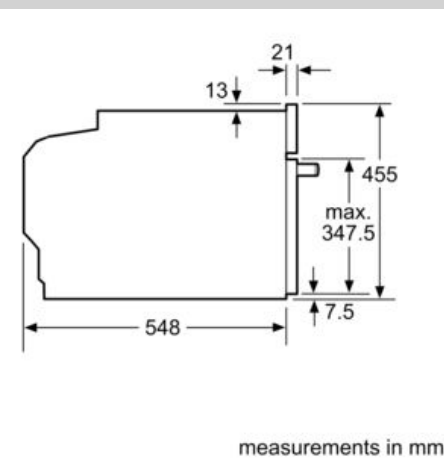

Features

Technical Data

Type of micro-wave oven : MW-Combi
Color / Material Front : Graphite
Built-in / Free-standing : Built-in
Door opening : Handle
Integrated Cleaning system : Pyrolytic+Hydrolytic
Control Panel Material : Glass
Colour.Material door : Black
Dimensions : 455 x 596 x 548 mm
Dimensions of the packed product (HxWxD) : 540 x 680 x 650 mm
Min. required niche size for installation (HxWxD) : 450-455 x 560-568 x 550 mm
Cavity dimensions : 237.0 x 480 x 392.0 mm
Cavity capacity : 45 l
Maximum micro-wave power : 900 W
Number of interior lights : 1
Net weight : 37.3 kg
Gross weight : 40.6 kg
EAN code : 4242004255420
Connection Rating : 3600 W
Fuse protection : 16 A
Voltage : 220-240 V
Frequency : 50; 60 Hz
Length electrical supply cord : 150 cm

Rails

- Telescopic rails: Telescopic rail (1 level), standard extension, pyrolytic proof

Accessories

- Enamelled baking tray, combination grid, 1 x Universal pan

Technical Information

- Length of mains cable: 150 cm
- Total connected load electric: 3.6 KW
- Appliance dimension (HxWxD): 455 mm x 596 mm x 548 mm
- Installation dimensions (HxWxD): 450 mm - 455 mm x 560 mm - 568 mm x 550 mm
- Please reference the built-in dimensions provided in the installation drawing

N 90, Built-in compact oven with microwave function, Graphite-Grey
C28MT27G0

Dimensioned drawings

Installation with a hob.

If the compact appliance will be installed underneath a hob, the following worktop thicknesses (including substructure if necessary) must be taken into account.

Hob type	min. worktop thickness	
	fitted	flush
Induction hob	42 mm	43 mm
Full surface Induction hob	52 mm	53 mm
Gas hob	32 mm	43 mm
Electric hob	32 mm	35 mm