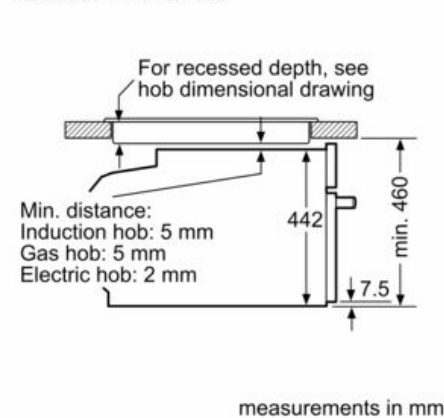

Features

Technical Data

Type of micro-wave oven : MW-Combi
Color / Material Front : Graphite
Built-in / Free-standing : Built-in
Door opening : Handle
Integrated Cleaning system : Pyrolytic+Hydrolytic
Control Panel Material : Glass
Colour.Material door : Black
Dimensions : 455 x 596 x 548 mm
Dimensions of the packed product (HxWxD) : 540 x 680 x 650 mm
Min. required niche size for installation (HxWxD) : 450-455 x 560-568 x 550 mm
Cavity dimensions : 237.0 x 480 x 392.0 mm
Cavity capacity : 45 l
Maximum micro-wave power : 900 W
Number of interior lights : 1
Net weight : 37.3 kg
Gross weight : 40.6 kg
EAN code : 4242004255420
Connection Rating : 3600 W
Fuse protection : 16 A
Voltage : 220-240 V
Frequency : 50; 60 Hz
Length electrical supply cord : 150 cm

Rails

- Telescopic rails: Telescopic rail (1 level), standard extension, pyrolytic proof

Accessories

- Enamelled baking tray, combination grid, 1 x Universal pan

Technical Information

- Length of mains cable: 150 cm
- Total connected load electric: 3.6 KW
- Appliance dimension (HxWxD): 455 mm x 596 mm x 548 mm
- Installation dimensions (HxWxD): 450 mm - 455 mm x 560 mm - 568 mm x 550 mm
- Please reference the built-in dimensions provided in the installation drawing

N 90, Built-in compact oven with microwave function, Graphite-Grey
C28MT27G0

Dimensioned drawings

Installation with a hob.

If the compact appliance will be installed underneath a hob, the following worktop thicknesses (including substructure if necessary) must be taken into account.

Hob type	min. worktop thickness	
	fitted	flush
Induction hob	42 mm	43 mm
Full surface Induction hob	52 mm	53 mm
Gas hob	32 mm	43 mm
Electric hob	32 mm	35 mm