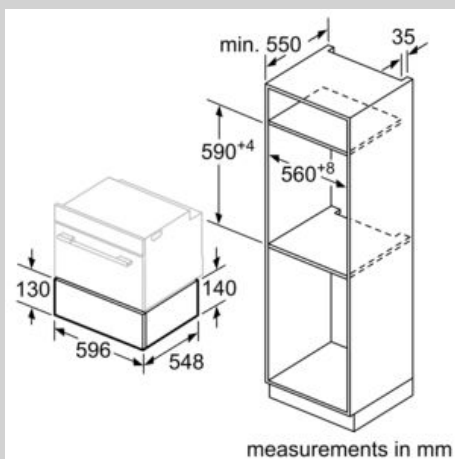

N 70, Warming drawer, 60 x 14 cm, Graphite-Grey
N17HH10G0B

Dimensioned drawings

Compact ovens with an appliance height of 455 mm can be installed above a warming drawer. An intermediate floor is not required.

measurements in mm