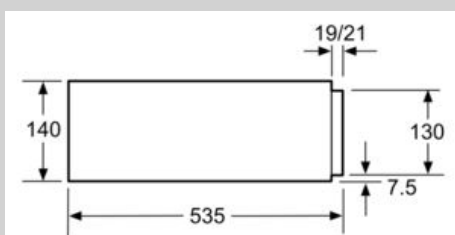

N 70, Warming drawer, 60 x 14 cm, Graphite-Grey
N17HH10G0B

Dimensioned drawings

Compact ovens with an appliance height of 455 mm can be installed above a warming drawer. An intermediate floor is not required.

measurements in mm