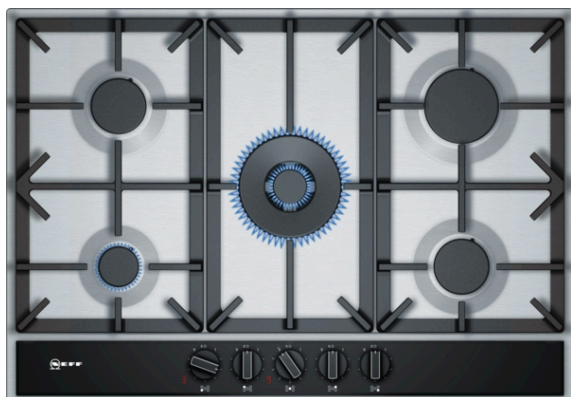

N 70, Gas cooktop, 75 cm, Stainless steel
T27DA69N0A

COOKING PASSION SINCE 1877

Neff gas cooktop with a stainless-steel surface design, slightly raised black glass front, and FlameSelect adjustable functionality.

- ✓ FlameSelect – Step-by-step power settings from 1-9.
- ✓ 7-Segment Display with Residual Heat Indicator - a digital display showing the remaining heat.
- ✓ Dual Wok Burner 19.5 MJ/h – Use one gas flame for simmering, two for sizzling stir-fries.
- ✓ Sword Knobs - a better feel and easier to operate, the new knob in an attractive design.

Features

Technical Data

Product name/family : gas hob w integrated controls

Construction type : Built-in

Energy input : Gas

Total number of positions that can be used at the same time : 5

Type of control setting devices : sword knobs

Gross weight : 17.0 kg

Residual heat indicator : Separate

Location of control panel : Hob front

Basic surface material : Stainless steel

Color of surface : Stainless steel

Length electrical supply cord : 100 cm