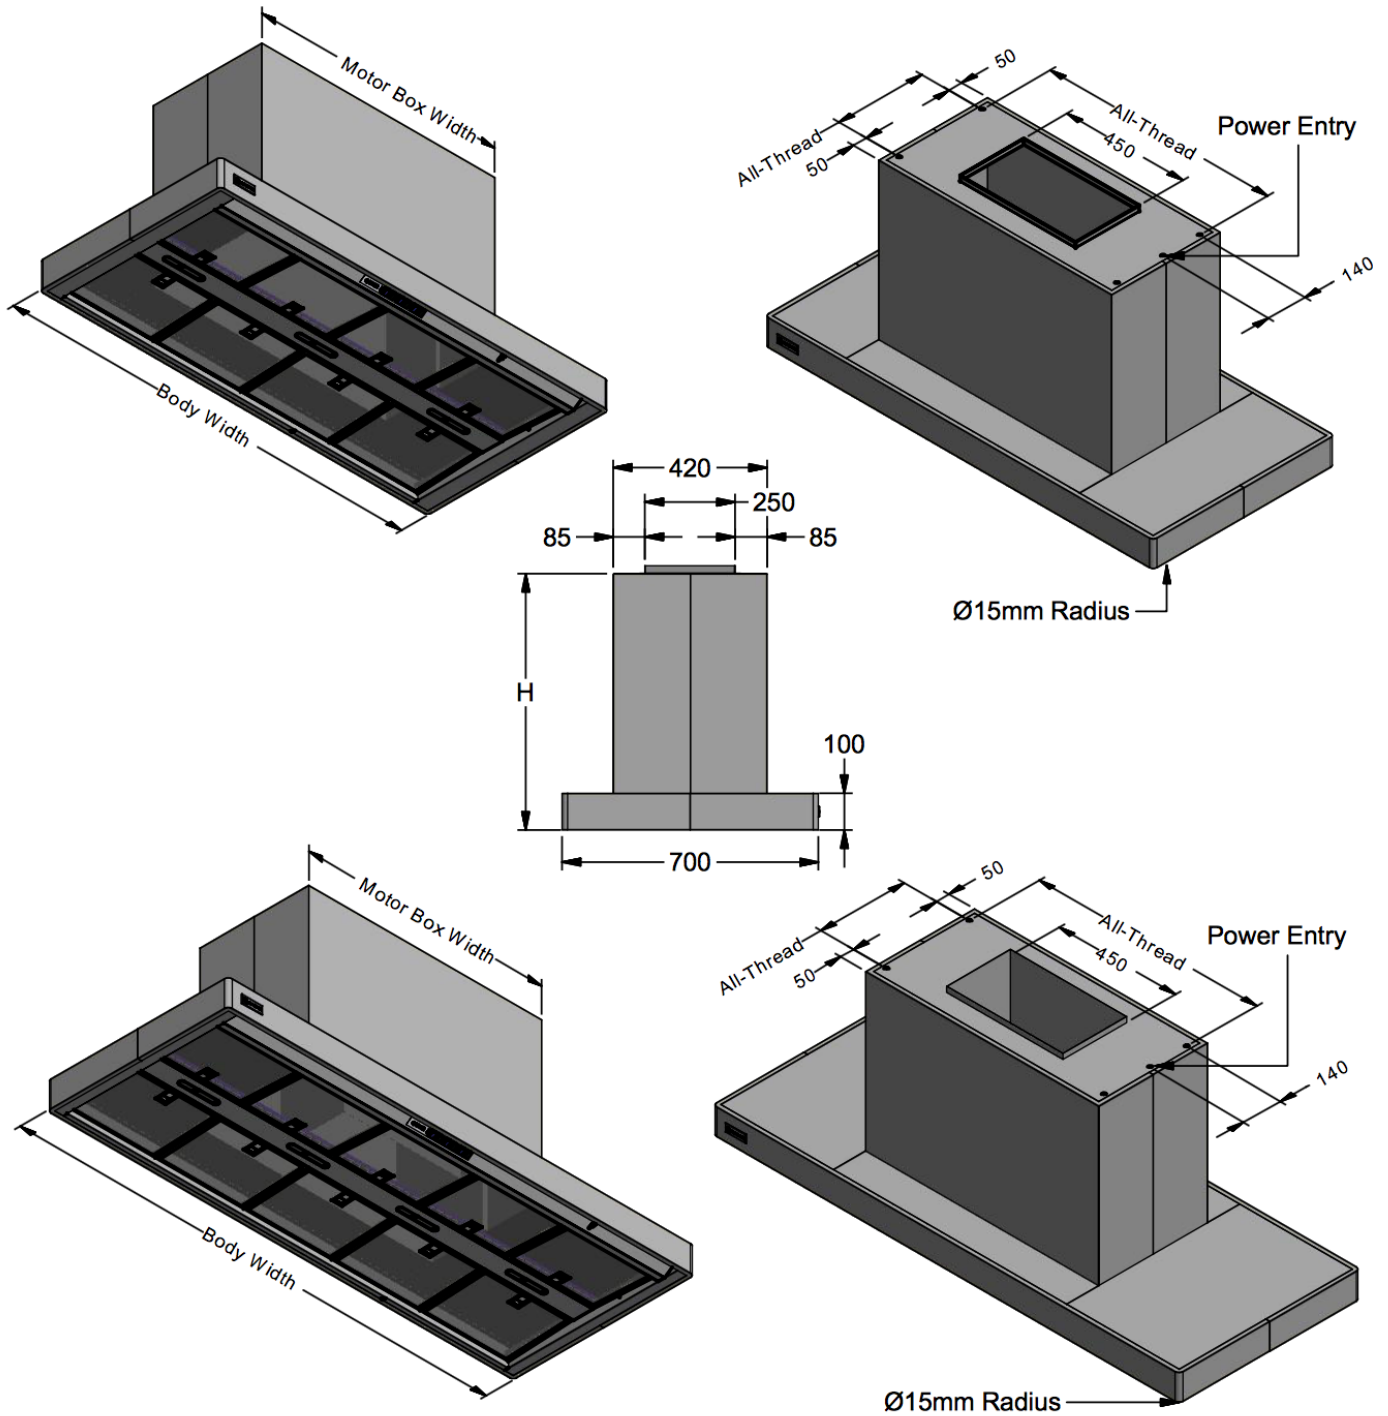

Model	PRE 1000L-2	PRE 1200L-2	Model	PRE 1000L-2	PRE 1200L-2
Body Width	1000mm	1200mm	Filter Size	429mm x 260mm	355mm x 250mm
Motor Box / Flue Width	420mm	420mm	Conversion Top/Back Back/Top	NO	NO
Motor Qty	2	2	Electrical Connection	10 Amp Lead	10 Amp Lead
LED Light	Cool	Cool	Minimum Height (H =)	550mm	550mm
Nightlight	YES	YES	Maximum Height (H =)	1600mm	1600mm
Light Qty	2	3	PowderKote® Available	YES	YES
Light Centres	430mm	380mm	All-thread Fixing Centres	360mm x 320mm	360mm x 320mm
Filter Qty	4	6	Corner Type	Round	Round

Model	PRE1500L-3	PRE 1800L-3	Model	PRE 1500L-3	PRE 1800L-3
Body Width	1500mm	1800mm	Filter Size	340mm x 260mm	340mm x 260mm
Motor Box / Flue Width	900mm	900mm	Conversion Top/Back Back/Top	NO	NO
Motor Qty	3	3	Electrical Connection	10 Amp Lead	10 Amp Lead
LED Light	Cool	Cool	Minimum Height (H =)	550mm	550mm
Nightlight	YES	YES	Maximum Height (H =)	1600mm	1600mm
Light Qty	3	4	PowderKote® Available	YES	YES
Light Centres	510mm	422mm	All-thread Fixing Centres	840mm x 320mm	840mm x 320mm
Filter Qty	8	10	Corner Type	Round	Round