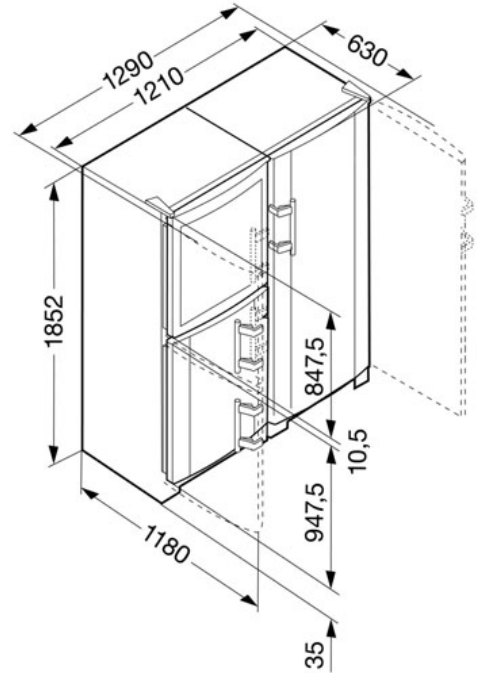

SIDE BY SIDE REFRIGERATOR WITH WINE CELLAR SBSES 7165

- Type Freestanding
- Style Side by Side
- Door Finish SmartSteel
- Litres Gross | Net 688 | 602
- Lighting LED - Wine Zone (LH) & Fridge (RH)
- Fridge Yes & Wine Zone
- BioFresh | BioFreshPlus Yes | Yes
- Freezer Yes
- MagicEye Control SoftTouch
- SuperCool | SuperFrost Yes | Yes
- kWh/yr | Star Rating Left Side 339 | 3.0
Right Side 252 | 3.0

SPECIFICATIONS

Dimensions:

- HxWxD (mm) 1852 x 1210 x 630

Model overview:

*Comprised of two models	SWTNes 3010 (LH)	SKBes 4213 (RH)
Type Finish	FS SmartSteel ^o (LH)	FS SmartSteel ^o (RH)
Energy (kWh/yr) Star rating	339kWh 3.0 (LH)	281kWh 2.5 (RH)
Compressors	1 (LH)	1 (RH)
Total capacity litres (L) - gross net	295 247 (LH)	393 355 (RH)
Refrigerator gross (L) net (L)	- (LH)	270 244 (RH)
Freezer gross (L) net (L)	150 119 (LH)	- (RH)
BioFresh gross (L) net (L)	- (LH)	123 111 (RH)
Wine Zone gross (L) net (L)	145 125 (LH)	- (RH)
MagicEye control system Display	SoftTouch LCD (LH)	SoftTouch LCD (RH)
Child proof setting	Yes (LH)	Yes (RH)
LED lighting	Wine Zone Only (LH)	Yes (RH)
SlimLine handle		
- integrated opening device	Yes (LH)	Yes (RH)
SoftSystem hinge - assists closure	Yes (LH)	Yes (RH)
Door open warning signal	Yes (LH)	Yes (RH)
Temperature alarm	Yes (LH)	Yes (RH)
Malfunction warning signal	Yes (LH)	Yes (RH)

SIDE BY SIDE BLACK STEEL FRIDGE FREEZER SBSES 7165

SPECIFICATIONS

REFRIGERATOR FEATURES

SWTNes 3010 (LH)

SKBes 4213 (RH)

BioFreshPlus telescopic drawers	N/A (LH)	1 (RH)
BioFresh telescopic drawers	N/A (LH)	2 (RH)
SuperCool	N/A (LH)	Yes (RH)
GlassLine shelves	N/A (LH)	Yes (RH)
Elegant holding columns	N/A (LH)	Yes (RH)
Removable VarioBoxes	N/A (LH)	Yes (RH)
Bottle shelf Egg tray	N/A (LH)	Yes Yes (RH)
Auto refrigerator defrosting	N/A (LH)	Yes (RH)