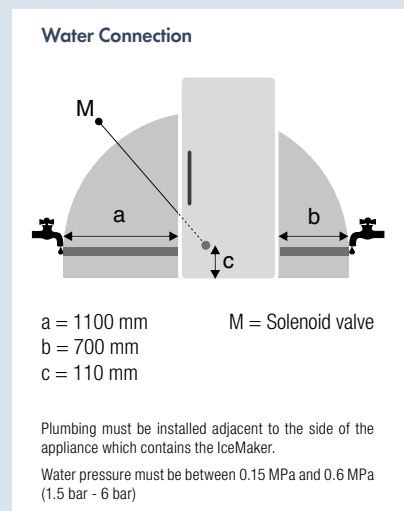

Important information: For Side-by-Side installation the freezer or the appliance with freezer compartment must be installed on the left as viewed from the front to prevent possible formation of condensation.