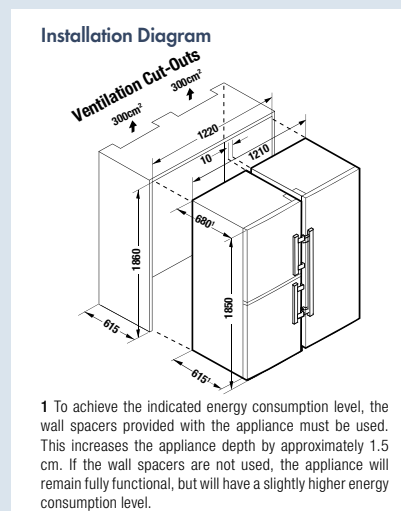

Important information: For Side-by-Side installation the freezer or the appliance with freezer compartment must be installed on the left as viewed from the front to prevent possible formation of condensation.