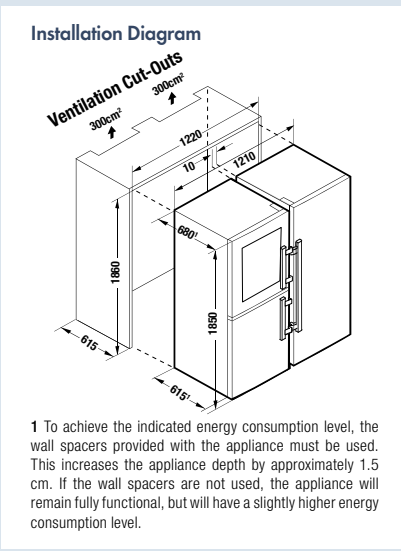

* These models are only bound for storing wine. Max. DIN norm bordeaux bottle capacity (0.75 l) as per norm NF H 35-124 (H:300.5 mm, Ø 76.1mm)

Important information: For Side-by-Side installation the freezer or the appliance with freezer compartment must be installed on the left as viewed from the front to prevent possible formation of condensation.

Subject to modification. Current data see home.liebherr.com