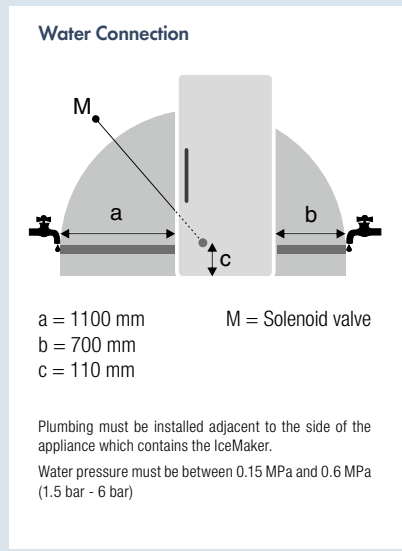

* These models are only bound for storing wine. Max. DIN norm bordeaux bottle capacity (0.75 l) as per norm NF H 35-124 (H:300.5 mm, Ø 76.1mm)

Important information: For Side-by-Side installation the freezer or the appliance with freezer compartment must be installed on the left as viewed from the front to prevent possible formation of condensation.

Subject to modification. Current data see home.liebherr.com