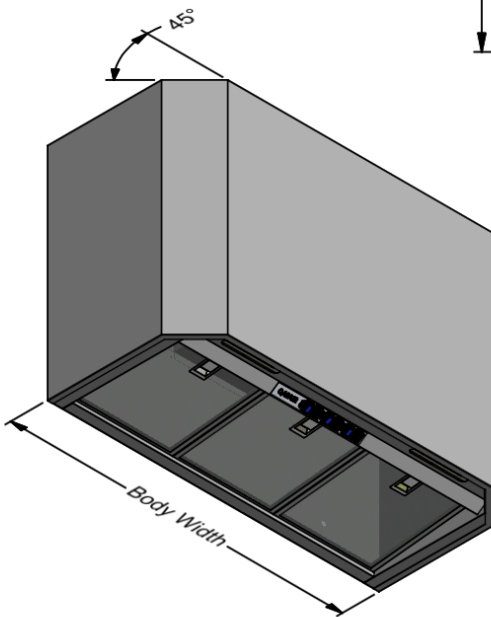

Power entry location is the same for all Senator models.

All-Thread rods are supplied for extra support.

Model	SEA 600L-1	SEA 900L-1	SEA 900L-2	Model	SEA 600L-1	SEA 900L-1	SEA 900L-2
Body Width	600mm	900mm	900mm	Filter Size	272mm x 272mm	272mm x 272mm	272mm x 272mm
Motor Box / Flue Width	N/A	N/A	N/A	Conversion Top/Back Back/Top	NO	NO	NO
Motor Qty	1	1	2	Electrical Connection	Junction Box	Junction Box	Junction Box
LED Light	Cool	Cool	Cool	Minimum Height (H =)	400mm	400mm	400mm
Nightlight	YES	YES	YES	Maximum Height (H =)	1450mm	1450mm	1450mm
Light Qty	1	2	2	PowderKote® Available All-thread Fixing Centres	YES	YES	YES
Light Centres	Centre	510mm	510mm	Corner Type	Square	Square	Square
Filter Qty	2	3	3				

All-Thread rods are supplied for extra support.

Model	SEA 1200L-2	SEA 1500L-2	SEA 1500L-3	Model	SEA 1200L-2	SEA 1500L-2	SEA 1500L-3
Body Width	1200mm	1500mm	1500mm	Filter Size	272mm x 272mm	272mm x 272mm	272mm x 272mm
Motor Box / Flue Width	N/A	N/A	N/A	Conversion Top/Back Back/Top	NO	NO	NO
Motor Qty	2	2	3	Electrical Connection	Junction Box	Junction Box	Junction Box
LED Light	Cool	Cool	Cool	Minimum Height (H =)	400mm	400mm	400mm
Nightlight	YES	YES	YES	Maximum Height (H =)	1450mm	1450mm	1450mm
Light Qty	2	2	2	PowderKote® Available	YES	YES	YES
Light Centres	648mm	816mm	816mm	All-thread Fixing Centres	1000mm	1300mm	1300mm
Filter Qty	4	5	5	Corner Type	Square	Square	Square