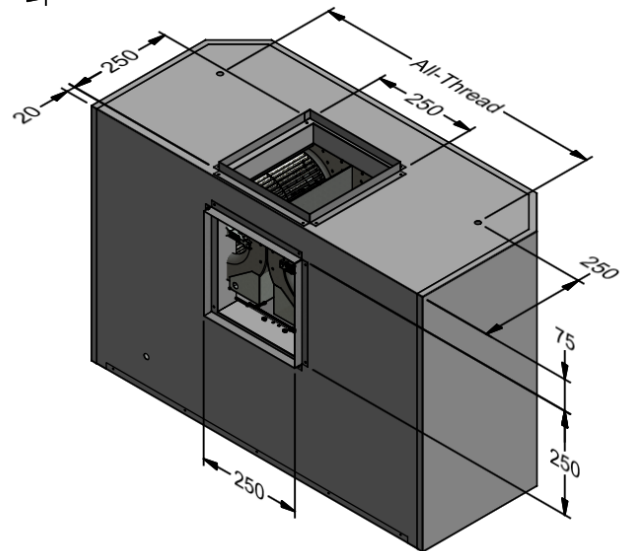

Power entry location is the same for all Senator models.

All-Thread rods are supplied for extra support.

Model	SEA 600L-1	SEA 900L-1	SEA 900L-2	Model	SEA 600L-1	SEA 900L-1	SEA 900L-2
Body Width	600mm	900mm	900mm	Filter Size	272mm x 272mm	272mm x 272mm	272mm x 272mm
Motor Box / Flue Width	N/A	N/A	N/A	Conversion Top/Back Back/Top	NO	NO	NO
Motor Qty	1	1	2	Electrical Connection	Junction Box	Junction Box	Junction Box
LED Light	Cool	Cool	Cool	Minimum Height (H =)	400mm	400mm	400mm
Nightlight	YES	YES	YES	Maximum Height (H =)	1450mm	1450mm	1450mm
Light Qty	1	2	2	PowderKote® Available All-thread Fixing Centres	YES	YES	YES
Light Centres	Centre	510mm	510mm	Corner Type	Square	Square	Square
Filter Qty	2	3	3				

All-Thread rods are supplied for extra support.

Model	SEA 1200L-2	SEA 1500L-2	SEA 1500L-3	Model	SEA 1200L-2	SEA 1500L-2	SEA 1500L-3
Body Width	1200mm	1500mm	1500mm	Filter Size	272mm x 272mm	272mm x 272mm	272mm x 272mm
Motor Box / Flue Width	N/A	N/A	N/A	Conversion Top/Back Back/Top	NO	NO	NO
Motor Qty	2	2	3	Electrical Connection	Junction Box	Junction Box	Junction Box
LED Light	Cool	Cool	Cool	Minimum Height (H =)	400mm	400mm	400mm
Nightlight	YES	YES	YES	Maximum Height (H =)	1450mm	1450mm	1450mm
Light Qty	2	2	2	PowderKote® Available	YES	YES	YES
Light Centres	648mm	816mm	816mm	All-thread Fixing Centres	1000mm	1300mm	1300mm
Filter Qty	4	5	5	Corner Type	Square	Square	Square