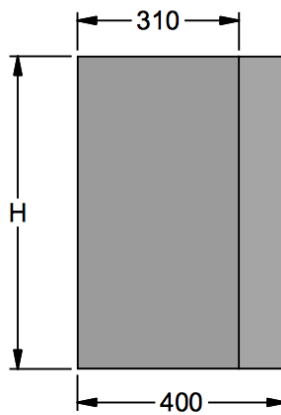

Power entry location is the same for all Senator models.

All-Thread rods are supplied for extra support.

Model	SEA 600L-1	SEA 900L-1	SEA 900L-2	Model	SEA 600L-1	SEA 900L-1	SEA 900L-2
Body Width	600mm	900mm	900mm	Filter Size	272mm x 272mm	272mm x 272mm	272mm x 272mm
Motor Box / Flue Width	N/A	N/A	N/A	Conversion Top/Back Back/Top	NO	NO	NO
Motor Qty	1	1	2	Electrical Connection	Junction Box	Junction Box	Junction Box
LED Light	Cool	Cool	Cool	Minimum Height (H =)	400mm	400mm	400mm
Nightlight	YES	YES	YES	Maximum Height (H =)	1450mm	1450mm	1450mm
Light Qty	1	2	2	PowderKote® Available All-thread Fixing Centres	YES	YES	YES
Light Centres	Centre	510mm	510mm	Corner Type	Square	Square	Square
Filter Qty	2	3	3				

All-Thread rods are supplied for extra support.

Model	SEA 1200L-2	SEA 1500L-2	SEA 1500L-3	Model	SEA 1200L-2	SEA 1500L-2	SEA 1500L-3
Body Width	1200mm	1500mm	1500mm	Filter Size	272mm x 272mm	272mm x 272mm	272mm x 272mm
Motor Box / Flue Width	N/A	N/A	N/A	Conversion Top/Back Back/Top	NO	NO	NO
Motor Qty	2	2	3	Electrical Connection	Junction Box	Junction Box	Junction Box
LED Light	Cool	Cool	Cool	Minimum Height (H =)	400mm	400mm	400mm
Nightlight	YES	YES	YES	Maximum Height (H =)	1450mm	1450mm	1450mm
Light Qty	2	2	2	PowderKote® Available	YES	YES	YES
Light Centres	648mm	816mm	816mm	All-thread Fixing Centres	1000mm	1300mm	1300mm
Filter Qty	4	5	5	Corner Type	Square	Square	Square