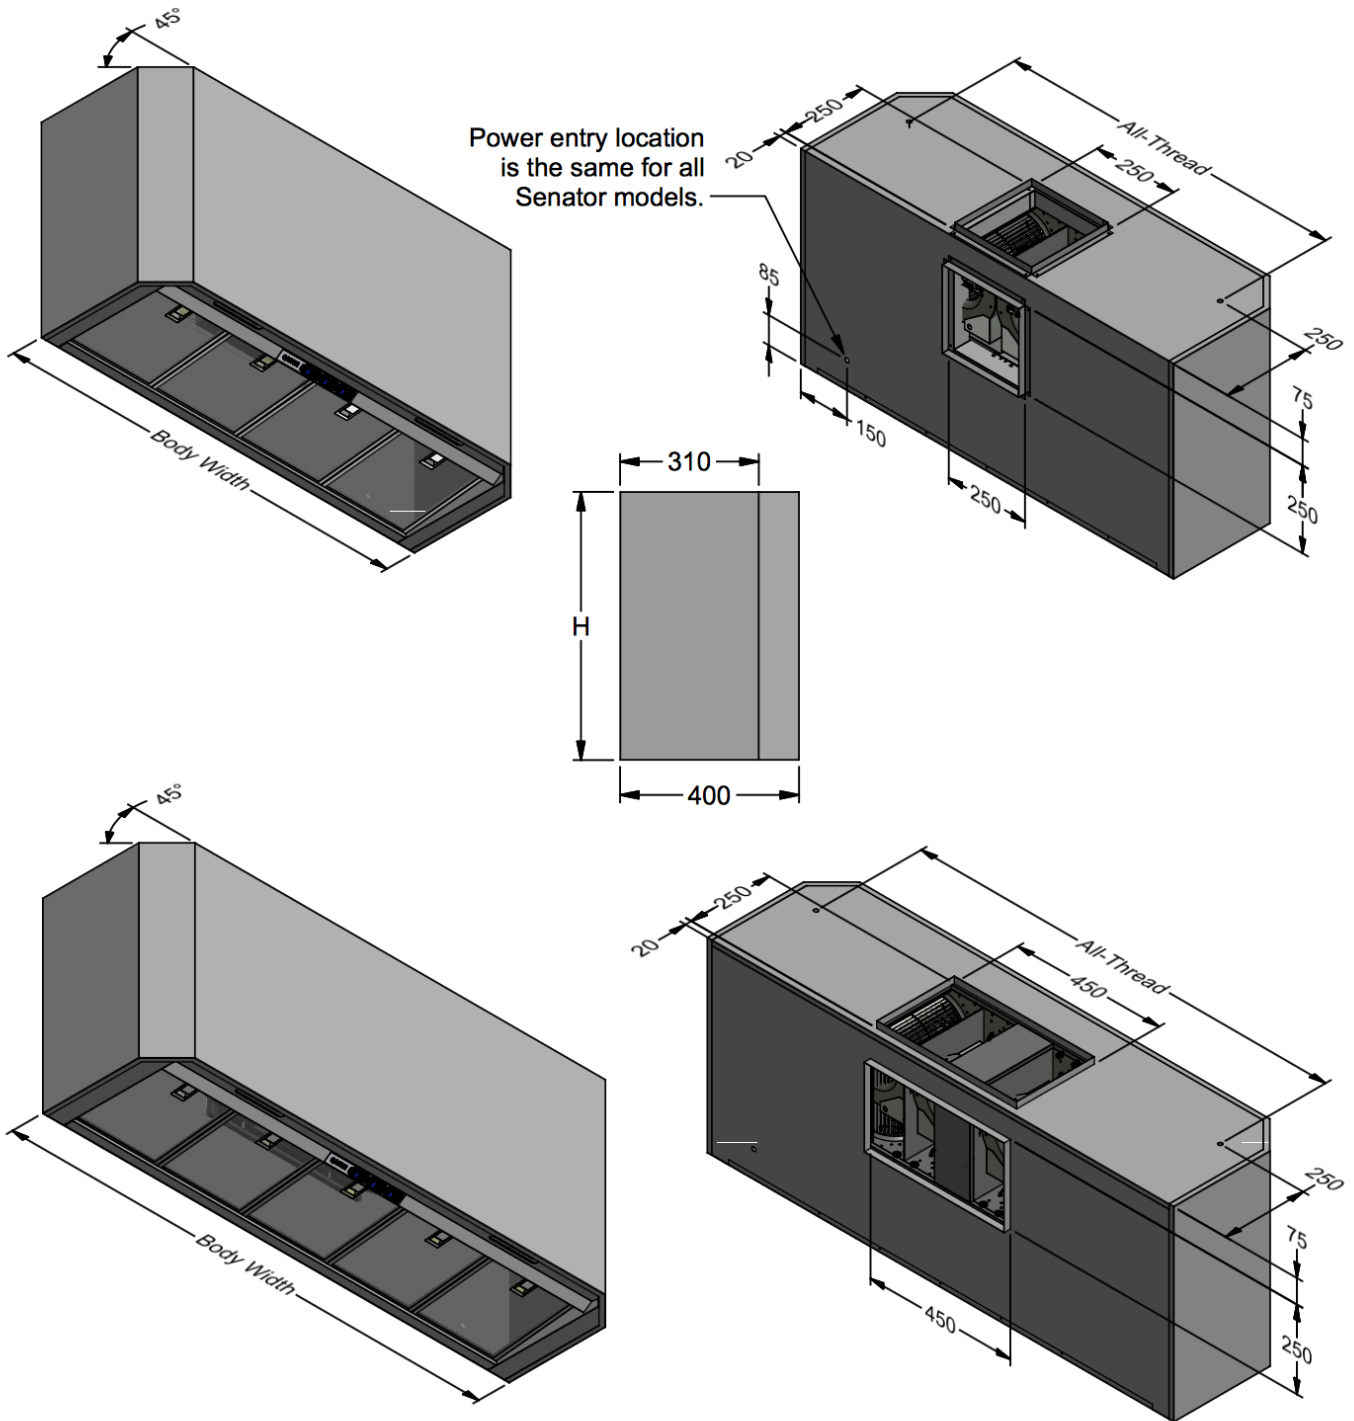

Power entry location is the same for all Senator models.

All-Thread rods are supplied for extra support.

Model	SEA 600L-1	SEA 900L-1	SEA 900L-2	Model	SEA 600L-1	SEA 900L-1	SEA 900L-2
Body Width	600mm	900mm	900mm	Filter Size	272mm x 272mm	272mm x 272mm	272mm x 272mm
Motor Box / Flue Width	N/A	N/A	N/A	Conversion Top/Back Back/Top	NO	NO	NO
Motor Qty	1	1	2	Electrical Connection	Junction Box	Junction Box	Junction Box
LED Light	Cool	Cool	Cool	Minimum Height (H =)	400mm	400mm	400mm
Nightlight	YES	YES	YES	Maximum Height (H =)	1450mm	1450mm	1450mm
Light Qty	1	2	2	PowderKote® Available All-thread Fixing Centres	YES	YES	YES
Light Centres	Centre	510mm	510mm	Corner Type	Square	Square	Square
Filter Qty	2	3	3				

All-Thread rods are supplied for extra support.

Model	SEA 1200L-2	SEA 1500L-2	SEA 1500L-3	Model	SEA 1200L-2	SEA 1500L-2	SEA 1500L-3
Body Width	1200mm	1500mm	1500mm	Filter Size	272mm x 272mm	272mm x 272mm	272mm x 272mm
Motor Box / Flue Width	N/A	N/A	N/A	Conversion Top/Back Back/Top	NO	NO	NO
Motor Qty	2	2	3	Electrical Connection	Junction Box	Junction Box	Junction Box
LED Light	Cool	Cool	Cool	Minimum Height (H =)	400mm	400mm	400mm
Nightlight	YES	YES	YES	Maximum Height (H =)	1450mm	1450mm	1450mm
Light Qty	2	2	2	PowderKote® Available	YES	YES	YES
Light Centres	648mm	816mm	816mm	All-thread Fixing Centres	1000mm	1300mm	1300mm
Filter Qty	4	5	5	Corner Type	Square	Square	Square