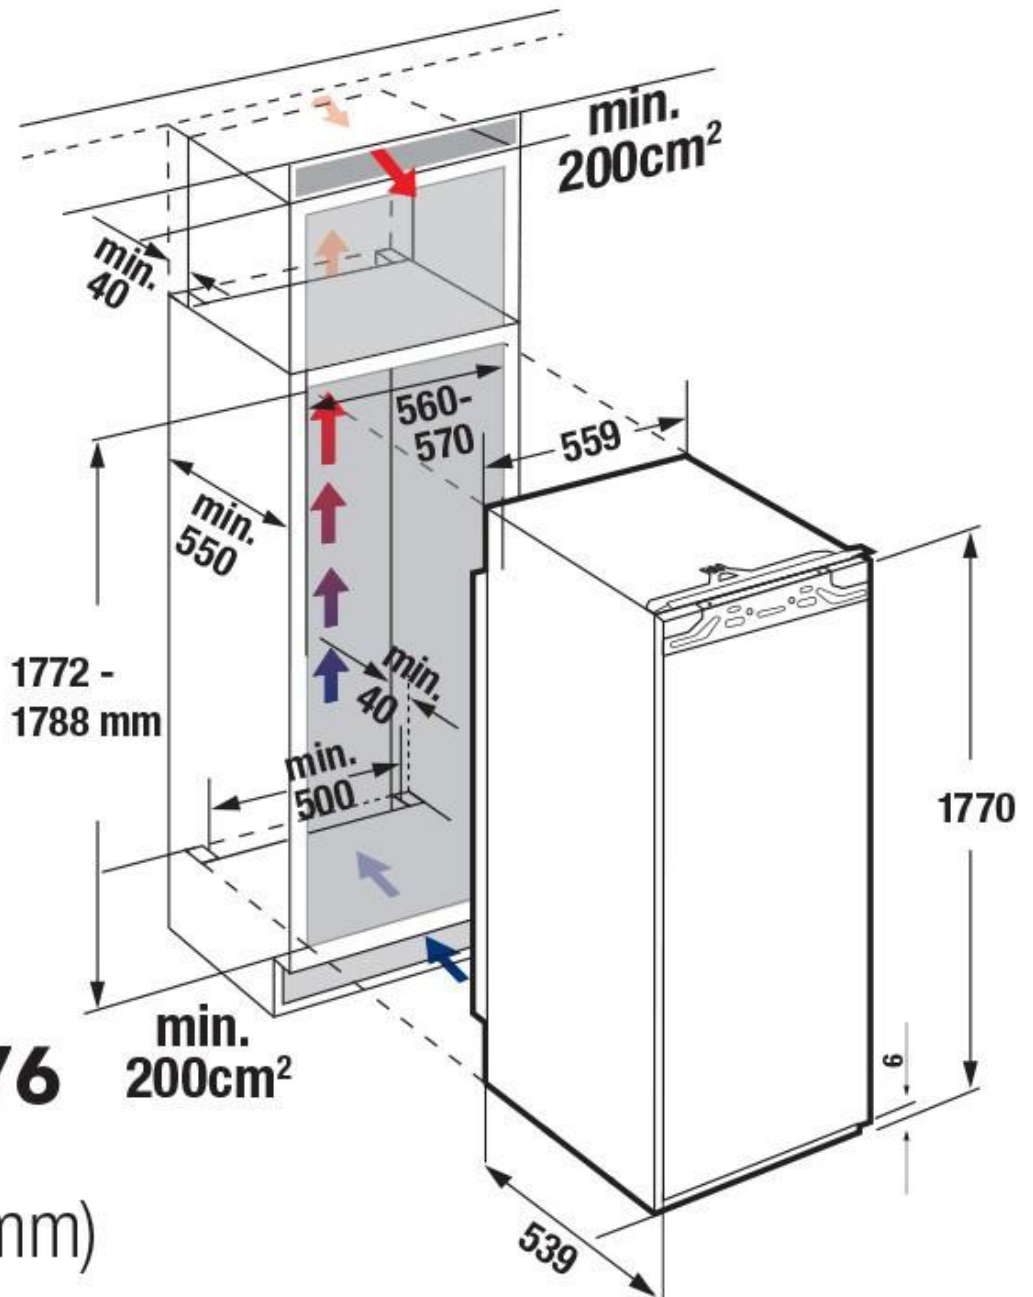

LIEBHERR

INTEGRATED FREEZER W.600 SIGN 3576 INSTALLATION DRAWING

SIGN 3576

min.
200cm²

Millimetres (mm)