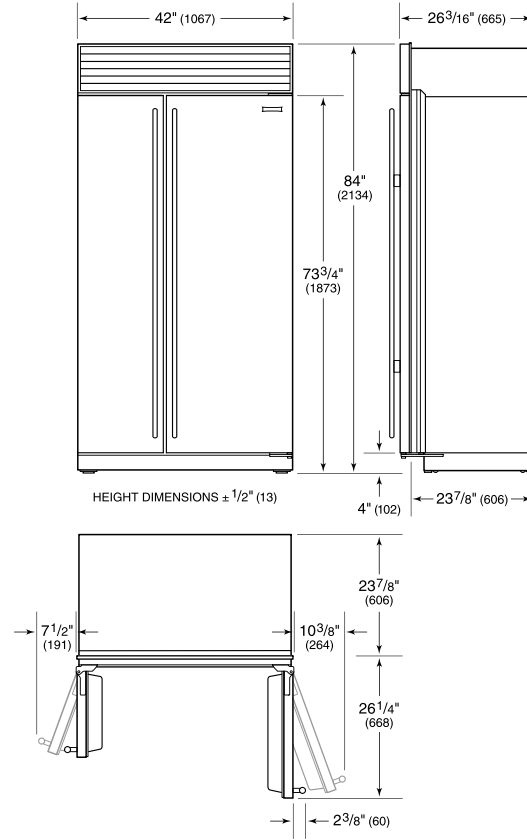

ACCESSORIES

- Air Purification Cartridge
- Egg Container
- Stainless steel kickplate
- Grilles for 2108 mm or 2235 mm finished height (2134 mm is standard)
- Side panel mounting kit

Accessories are available through an authorized dealer.
For local dealer information, visit subzero-wolf.com/locator.

ELECTRICAL

PLUMBING

NOTE: Dimensions in parenthesis are in millimeters unless otherwise specified

INTERIOR VIEW

This illustration is intended for interior reference only and may not represent the exterior of the model being specified.

DIMENSIONS

STANDARD INSTALLATION

NOTE: 3 1/2" (89) finished returns will be visible and should be finished to match cabinetry. Shaded line represents profile of unit.