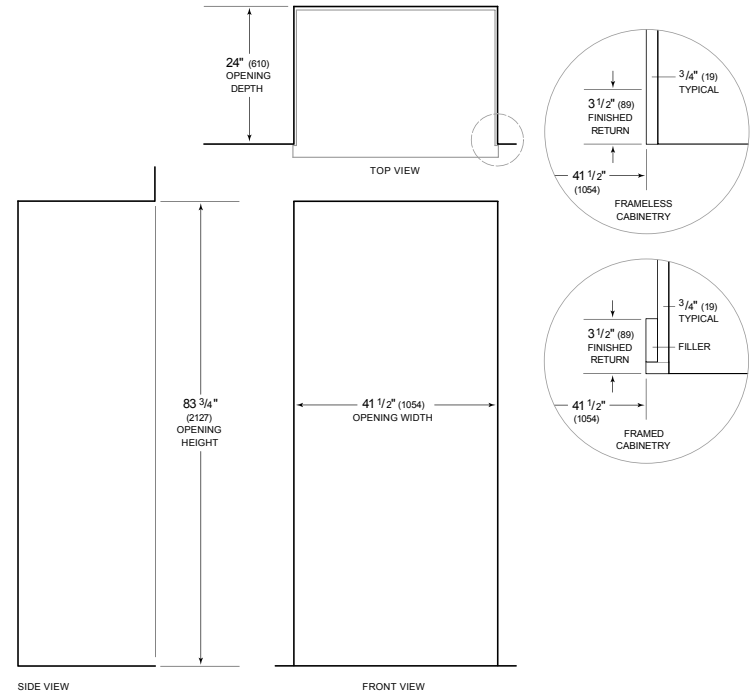

ACCESSORIES

- Air Purification Cartridge
- Egg Container
- Stainless steel kickplate
- Grilles for 2108 mm or 2235 mm finished height (2134 mm is standard)
- Side panel mounting kit

Accessories are available through an authorized dealer.
For local dealer information, visit subzero-wolf.com/locator.

**HANDLE OPTIONS****PRO****TUBULAR****PRODUCT DETAILS****REFRIGERATOR**

- 4 Adjustable glass shelves
- 1 High-humidity drawer with divider
- 2 Storage drawers with divider
- 3 Adjustable door shelves
- 2 Stationary door shelves
- Adjustable dairy compartment
- Air purification system

ELECTRICAL

PLUMBING

NOTE: Dimensions in parenthesis are in millimeters unless otherwise specified

INTERIOR VIEW

This illustration is intended for interior reference only and may not represent the exterior of the model being specified.

DIMENSIONS

STANDARD INSTALLATION

NOTE: 3 1/2" (89) finished returns will be visible and should be finished to match cabinetry. Shaded line represents profile of unit.