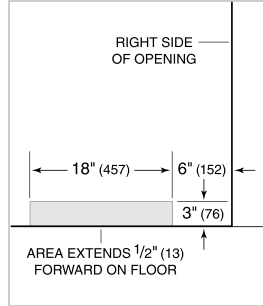

ACCESSORIES

- Air Purification Cartridge
- Egg Container
- Stainless steel kickplate
- Grilles for 2108 mm or 2235 mm finished height (2134 mm is standard)
- Side panel mounting kit

Accessories are available through an authorized dealer.
For local dealer information, visit subzero-wolf.com/locator.

FREEZER

- Automatic ice maker
- 2 Adjustable wire shelves
- 3 Storage drawers
- 5 Adjustable door shelves
- Water filtration system

PRODUCT SPECIFICATIONS

| | |
|-----------------------------|------------------------|
| Model | ICBBI-42S/S |
| Refrigerator Gross Capacity | 433 L |
| Freezer Gross Capacity | 237 L |
| Electrical Supply | 220-240 VAC; 50/60 Hz |
| Electrical Service | ≤ 4 A |
| Receptacle | 3-prong grounding-type |

ELECTRICAL

PLUMBING

NOTE: Dimensions in parenthesis are in millimeters unless otherwise specified

INTERIOR VIEW

This illustration is intended for interior reference only and may not represent the exterior of the model being specified.

DIMENSIONS

STANDARD INSTALLATION

NOTE: 3 1/2" (89) finished returns will be visible and should be finished to match cabinetry. Shaded line represents profile of unit.