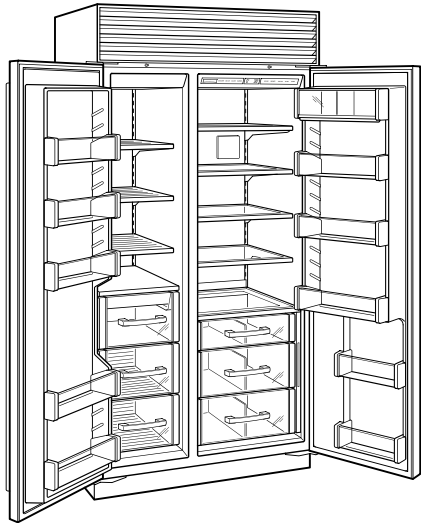

**HANDLE OPTIONS****PRO****TUBULAR****PRODUCT DETAILS****REFRIGERATOR**

- 4 Adjustable glass shelves
- 1 High-humidity drawer with divider
- 2 Storage drawers with divider
- 3 Adjustable door shelves
- 2 Stationary door shelves
- Adjustable dairy compartment
- Air purification system

FREEZER

- Automatic ice maker
- 2 Adjustable wire shelves
- 3 Storage drawers
- 5 Adjustable door shelves
- Water filtration system

PRODUCT SPECIFICATIONS

| | |
|-----------------------------|------------------------|
| Model | ICBBI-42S/S |
| Refrigerator Gross Capacity | 433 L |
| Freezer Gross Capacity | 237 L |
| Electrical Supply | 220-240 VAC; 50/60 Hz |
| Electrical Service | ≤ 4 A |
| Receptacle | 3-prong grounding-type |

ELECTRICAL

PLUMBING

NOTE: Dimensions in parenthesis are in millimeters unless otherwise specified

INTERIOR VIEW

This illustration is intended for interior reference only and may not represent the exterior of the model being specified.

DIMENSIONS

STANDARD INSTALLATION

NOTE: 3 1/2" (89) finished returns will be visible and should be finished to match cabinetry. Shaded line represents profile of unit.