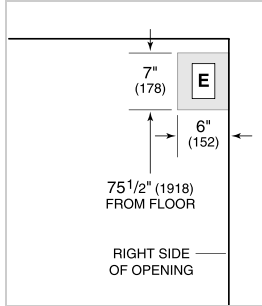

ACCESSORIES

- Air Purification Cartridge
- Egg Container
- Stainless steel kickplate
- Grilles for 2108 mm or 2235 mm finished height (2134 mm is standard)
- Side panel mounting kit

Accessories are available through an authorized dealer.
For local dealer information, visit subzero-wolf.com/locator.

ELECTRICAL

PLUMBING

NOTE: Dimensions in parenthesis are in millimeters unless otherwise specified

INTERIOR VIEW

This illustration is intended for interior reference only and may not represent the exterior of the model being specified.

DIMENSIONS

STANDARD INSTALLATION

NOTE: 3 1/2" (89) finished returns will be visible and should be finished to match cabinetry. Shaded line represents profile of unit.