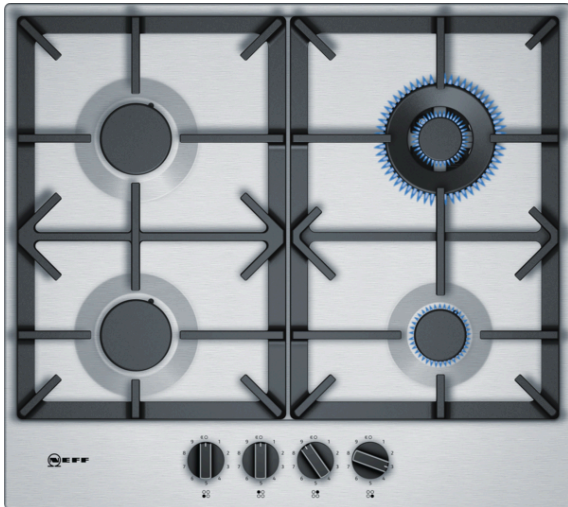

N 70, HEADER2.Gas\_Hob, 60 cm, Stainless steel  
T26DS59N0A

The gas cooktop with a stainless-steel surface design and incrementally adjustable FlameSelect.

✓ FlameSelect: 9 levels of precisely controlled flame height. Simply note which number you use and the result will be the same everytime.

##### Technical Data

Product name/family : gas hob w integrated controls

Construction type : Built-in

Energy input : Gas

Total number of positions that can be used at the same time : 4

Type of control setting devices : sword knobs

Gross weight (kg) : 13.0

Residual heat indicator : without

Location of control panel : Hob front

Basic surface material : Stainless steel

Color of surface : Stainless steel, Stainless steel

Color of frame : Stainless steel, Stainless steel