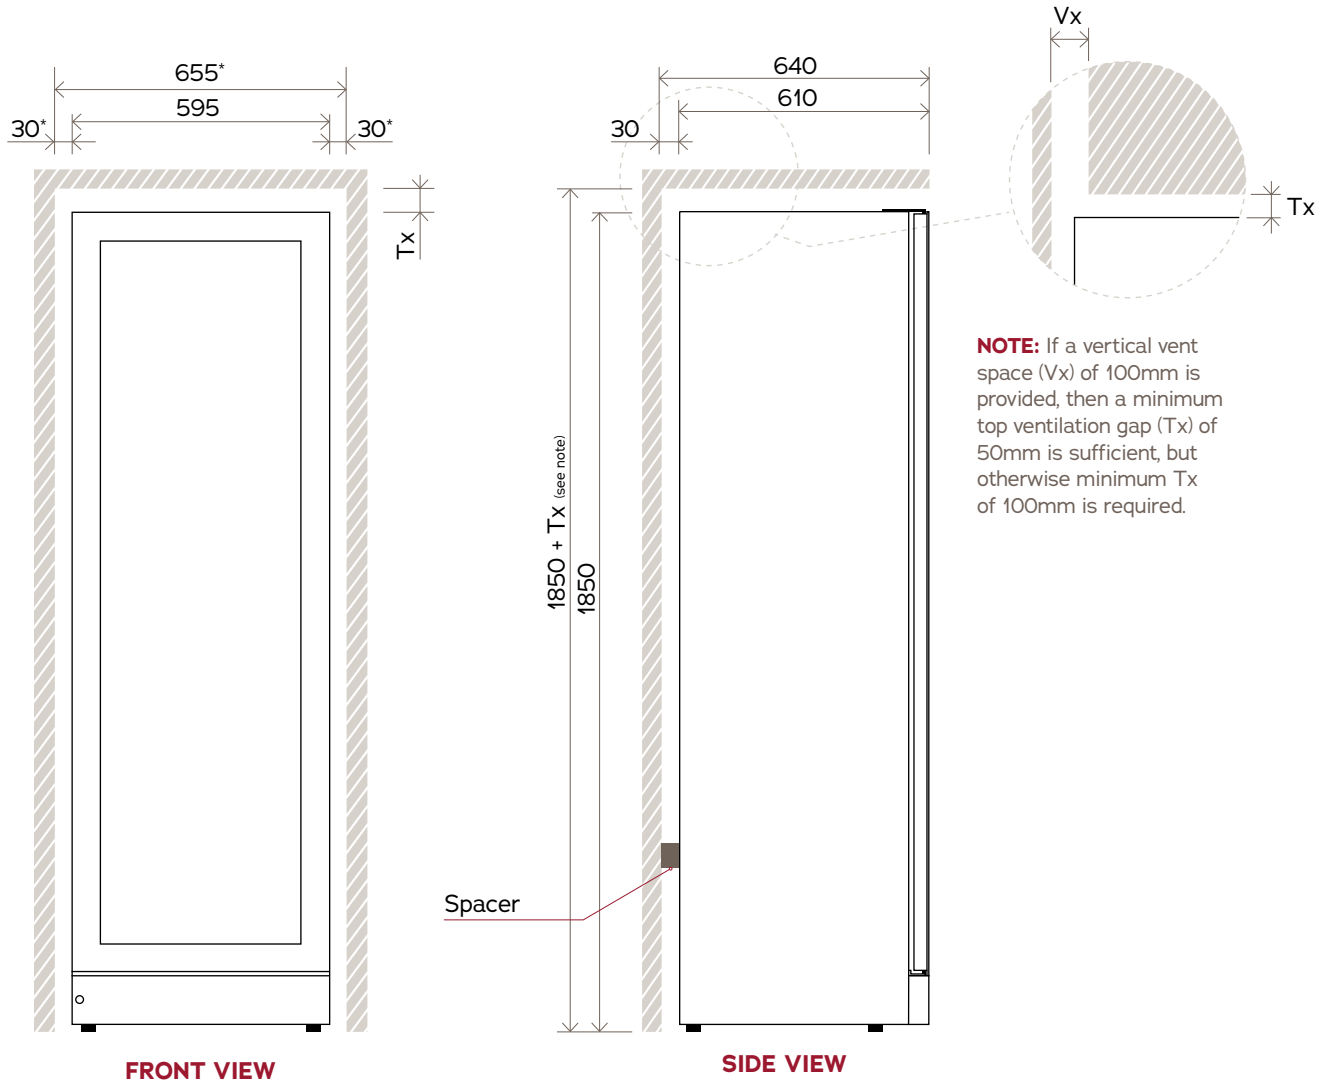

### Tall Wine Cabinets and Beverage Centres

#### V190SG2E-BKLH, V190SG2E-BK, V190BVC-BKLH, V190BVC-BK

**NOTE: Illustrations not to scale.**  
All dimensions in millimetres.

\*Minimum 10mm required whether proud-fit or flush-fit, however 30mm is recommended on the opening edge for easy finger grip access when installed flush-fit.

For complete installation instructions, please refer to the user manual for this product.

	Width	Depth	Height
Product dimensions	595	610	1850
Installation	655	640	1850 + Tx