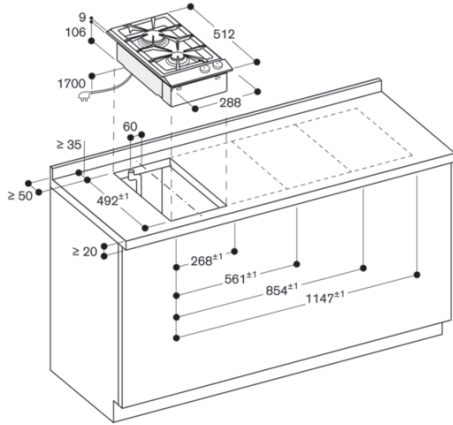

Energy source

Gas

Total number of cooktop burners

2

Required cutout size (HxWxD) (mm)

106 x 268 x 492

Width of the product (mm)

288

Overall appliance dimensions (HxWxD) (mm)

106 x 288 x 512

Product packaging dimensions (HxWxD) (mm)

260 x 400 x 600

Net weight (kg)

8.028

Gross weight (kg)

9.2

Page 1

Minimum distance from the appliance cut-out to the side wall 150 mm.
Measurements in mm