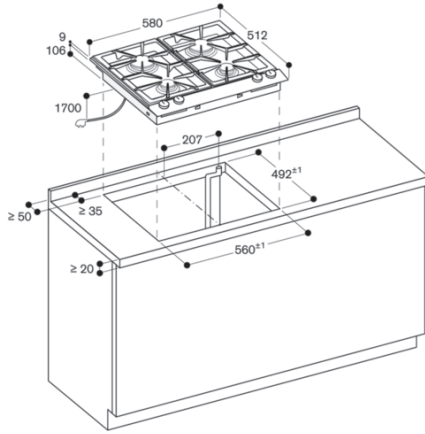

Product Features

Product name / series name
gas hob w integrated controls

Construction type
CONSTR_TYPE.Built-in

Energy source
Gas

Total number of cooktop burners
4

Required cutout size (HxWxD) (mm)
106 x 560 x 492

Width of the product (mm)
580

Overall appliance dimensions (HxWxD) (mm)
106 x 580 x 512

Product packaging dimensions (HxWxD) (mm)
250 x 600 x 780

Net weight (kg)
14.978

Gross weight (kg)
16.3

Residual heat indicator

Location of control panel

Basic surface material
brushed stainless steel

Color of surface
Stainless steel

Color of frame
Stainless steel

Approval certificates
Australia Standards, Australia Standards

Power cord length (cm)
170

Consumption and connection features

Watts (W)
10

Gas connection rating (W)
9800

Current (A)
10

Volts (V)
220-240

Frequency (Hz)
60; 50

2020-02-20
Page 1

Minimum distance from the appliance cut-out to the side wall 150 mm.
Measurements in mm