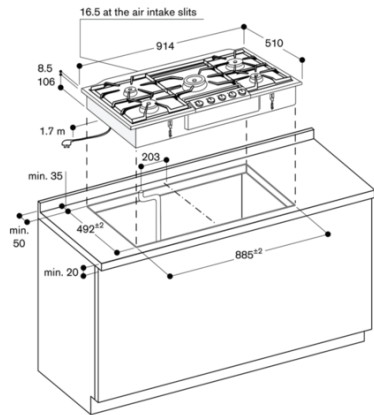

Product name / series name
gas hob w integrated controls

Construction type
CONSTR_TYPE.Built-in

Energy source
Gas

Total number of cooktop burners
5

Required cutout size (HxWxD) (mm)
106 x 885 x 492

Width of the product (mm)
914

Overall appliance dimensions (HxWxD) (mm)
106 x 914 x 510

Product packaging dimensions (HxWxD) (mm)
290 x 700 x 1010

Net weight (kg)
28.579

Gross weight (kg)
30.9

Residual heat indicator

Location of control panel

Watts (W)
10

Gas connection rating (W)
17000

Current (A)
10

Volts (V)
220-240

Frequency (Hz)
60; 50

2020-02-24
Page 1

Gas connection

Minimum distance from the appliance cut-out to the side wall 300 mm.