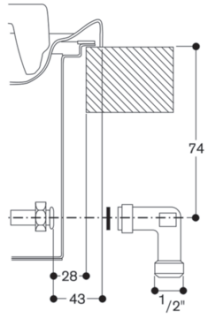

Product name / series name
gas hob w integrated controls

Construction type
CONSTR_TYPE.Built-in

Energy source
Gas

Total number of cooktop burners
5

Required cutout size (HxWxD) (mm)
106 x 885 x 492

Width of the product (mm)
914

Overall appliance dimensions (HxWxD) (mm)
106 x 914 x 510

Product packaging dimensions (HxWxD) (mm)
290 x 700 x 1010

Net weight (kg)
28.579

Gross weight (kg)
30.9

Residual heat indicator

Location of control panel

Basic surface material
brushed stainless steel

Color of surface
Stainless steel

Color of frame
Stainless steel

Approval certificates
Australia Standards, Australia Standards

Power cord length (cm)
170

Consumption and connection features

Watts (W)
10

Gas connection rating (W)
17000

Current (A)
10

Volts (V)
220-240

Frequency (Hz)
60; 50

2020-02-24
Page 1

Gas connection

Minimum distance from the appliance cut-out to the side wall 300 mm.