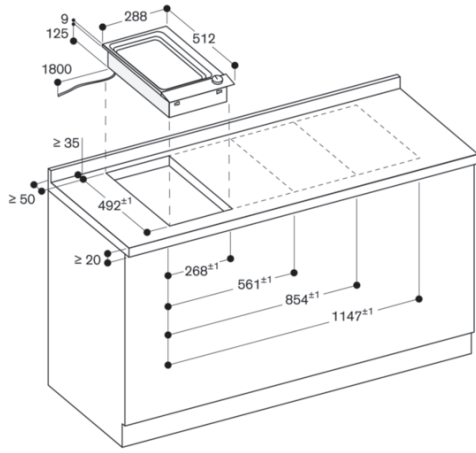

Measurements in mm