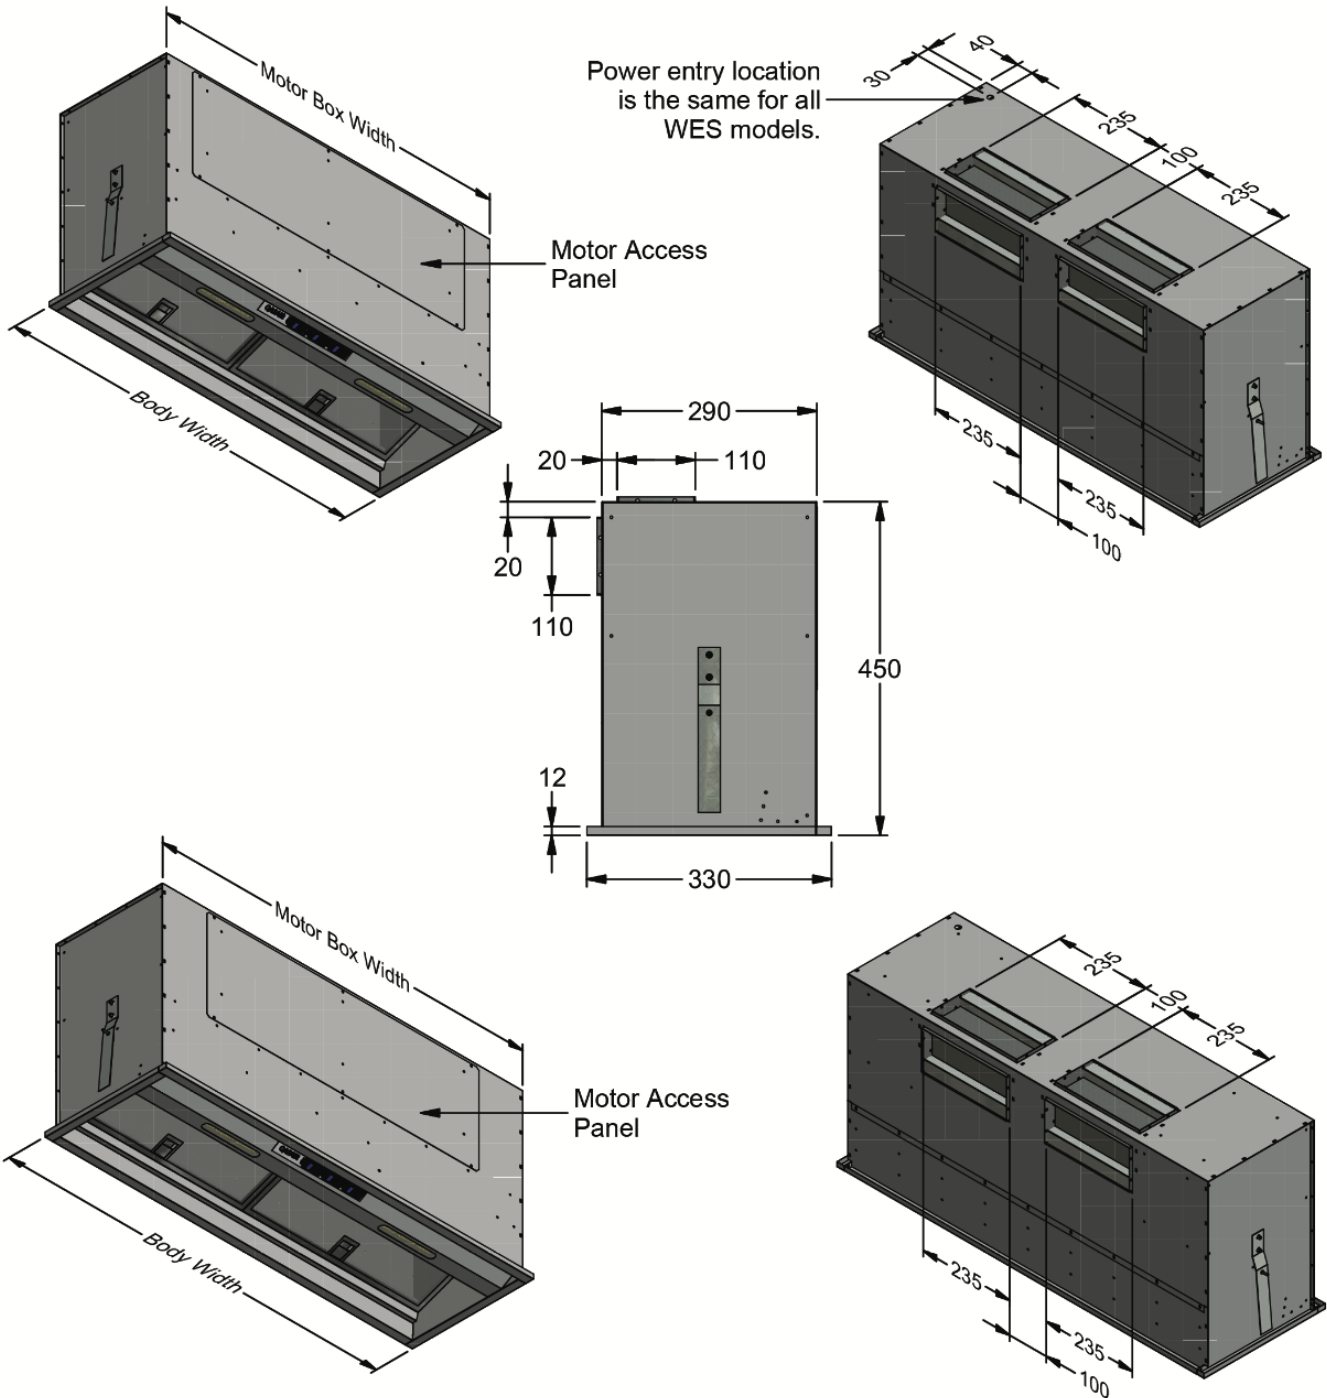

Model	WES 60L-1	WES 80L-2	Model	WES 60L-1	WES 80L-2
Body Width	600mm	800mm	Filter Size	272 x 272mm	379 x 260mm
Motor Box / Flue Width	565mm	780mm	Conversion Top/Back B/T	YES	YES
Motor Qty	1	2	Electrical Connection	10 Amp Lead	10 Amp Lead
LED Light	Cool	Cool	Minimum Height H	N/A	N/A
Nightlight	YES	YES	Maximum Height H	N/A	N/A
Light Qty	2	2	PowderKote® - available	N/A	N/A
Light Centres	300mm	380mm	All-thread Fixing Centres	N/A	N/A
Filter Qty	2	2	Corner Type	Square	Square

Model	WES 90L-2	WES 100L-2	Model	WES 90L-2	WES 100L-2
Body Width	900mm	1000mm	Filter Size	429 x 260mm	479 x 260mm
Motor Box / Flue Width	880mm	980mm	Conversion Top/Back B/T	YES	YES
Motor Qty	2	2	Electrical Connection	10 Amp Lead	10 Amp Lead
LED Light	Cool	Cool	Minimum Height H	N/A	N/A
Nightlight	YES	YES	Maximum Height H	N/A	N/A
Light Qty	2	2	PowderKote® - available	N/A	N/A
Light Centres	430mm	480mm	All-thread Fixing Centres	N/A	N/A
Filter Qty	2	2	Corner Type	Square	Square