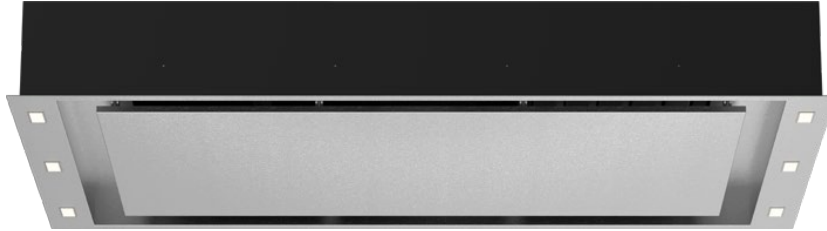

PROUDLY AUSTRALIAN OWNED
DESIGNED & ASSEMBLED IN MELBOURNE

PREMIUM GERMAN MADE
MOTOR SYSTEMS

Product Detail

Model Number	X9C12S
Hood Mounting	Ceiling Mounted Cassette
Cooking Coverage	Suits 75cm - 120cm Cooking Surfaces
Filtration	S-Flow Baffle Filters 3x (H-25) - Dishwasher Safe
Lighting	LED 6x (Warm White 1.0W) - Side Panels
Finish	AISI304 1.0mm Food-Grade Stainless Steel
Controls	LED Backlit 4 Button <i>mastermind</i> Electronic Control with LED Speed Indicator with Remote Controller
Speed Settings	3 Speed + Boost Mode
Timer Function	Programmable Timer (10min Increments) Auto fan shut off after 2-hours of inactivity
Outlet	Top Duct Outlet
Ducting (Remote)	Dia. 200mm Acoustic Flexi Ducting - Five (5) Meter Length (Supplied)
Hood Width	1200mm
Hood Depth	680mm
Hood Height	152mm (Top Duct Outlet - Plus 25mm)
Installation Height	1200 - 1500mm* (Recommended) <small>* Clearance above the highest point of the cooktop to the underside of hood</small>

Available Models - Select Your Motor Solution & Optional Finish

Remote External (Roof or Wall Mounted)

X9C12S5.EPP	Pro Plus 2,010m³/hr	SPL: 56.6dB(A) In / 62.8dB(A) Out
X9C12S5.2EPP	"Twin" Pro Plus 2,010m³/hr	SPL: 56.6dB(A) In / 62.8dB(A) Out

*Your Hood. Your Colour. Your Way. (Optional Ceiling Cassette Finish)**

X1P7.BL	Paint Finish - Satin Black
X1P7.WH	Paint Finish - Satin White
X1P7.CUS	Paint Finish - Custom Colour

**Additional charges apply*