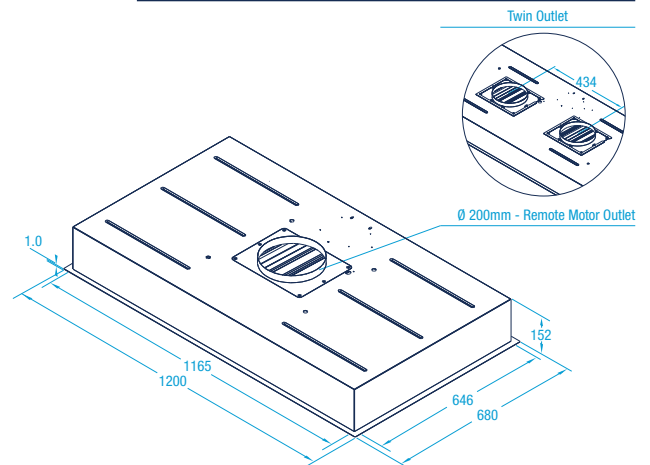

PROUDLY AUSTRALIAN OWNED
DESIGNED & ASSEMBLED IN MELBOURNE

PREMIUM GERMAN MADE
MOTOR SYSTEMS

Product Detail

Model Number	X9C12S
Hood Mounting	Ceiling Mounted Cassette
Cooking Coverage	Suits 75cm - 120cm Cooking Surfaces
Filtration	S-Flow Baffle Filters 3x (H-25) - Dishwasher Safe
Lighting	LED 6x (Warm White 1.0W) - Side Panels
Finish	AISI304 1.0mm Food-Grade Stainless Steel
Controls	LED Backlit 4 Button <i>mastermind</i> Electronic Control with LED Speed Indicator with Remote Controller
Speed Settings	3 Speed + Boost Mode
Timer Function	Programmable Timer (10min Increments) Auto fan shut off after 2-hours of inactivity
Outlet	Top Duct Outlet
Ducting (Remote)	Dia. 200mm Acoustic Flexi Ducting - Five (5) Meter Length (Supplied)
Hood Width	1200mm
Hood Depth	680mm
Hood Height	152mm (Top Duct Outlet - Plus 25mm)
Installation Height	1200 - 1500mm* (Recommended) <small>* Clearance above the highest point of the cooktop to the underside of hood</small>

Available Models - Select Your Motor Solution & Optional Finish

Remote External (Roof or Wall Mounted)

X9C12S5.EPP	Pro Plus 2,010m³/hr	SPL: 56.6dB(A) In / 62.8dB(A) Out
X9C12S5.2EPP	"Twin" Pro Plus 2,010m³/hr	SPL: 56.6dB(A) In / 62.8dB(A) Out