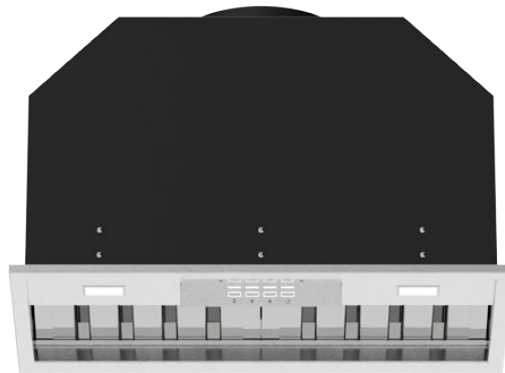

PROUDLY AUSTRALIAN OWNED
DESIGNED & ASSEMBLED IN MELBOURNE

PREMIUM GERMAN MADE
MOTOR SYSTEMS

Model Number	X3M06S
Hood Mounting	Built In (Undermount) - Flush or Proud Install
Cooking Coverage	Suits 50cm - 75cm Cooking Surfaces
Filtration	S-Flow Baffle Filters 2x (H-25) - Dishwasher Safe
Lighting	LED 2x (Warm White 1.0W) - Front Panel
Finish	AISI304 1.2mm Food Grade Stainless Steel
Controls	LED Backlit 4 Button <i>mastermind</i> Electronic Control with LED Speed Indicator
Speed Settings	3 Speed + Boost Mode
Timer Function	Programmable Timer (10min Increments) Auto fan shut off after 2-hours of inactivity
Outlet	Top or Back Duct Outlet
Ducting (Remote)	Dia. 200mm Acoustic Flexi Ducting - Five (5) Meter Length (Supplied)
Ducting (On Board)	Optional On Board Motor Ducting Kits Available Ultra Motor - Dia. 200mm (Recommended) Power Motor - Dia. 150mm (Recommended)
Hood Width	560mm
Hood Depth	280mm
Hood Height	330mm (Top Duct Outlet - Plus 25mm)
Installation Height	700 - 750mm* (Recommended) 600mm* (Minimum) * Clearance above the highest point of the cooktop to the underside of hood

Your Hood. Your Colour. Your Way.

Available Finishes (Stainless Steel Finish Standard)