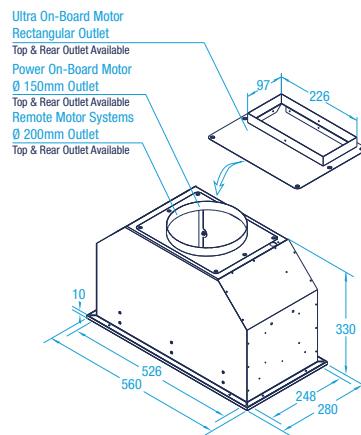

Dimensioned Drawing

Wall Vent Kit - X1DK.WENT
Included with Ultra On-Board Back Duct Configuration

Whispair Endurance Warranty

Filtration Zone

Available Models - Select Your Motor Solution & Optional Finish

On Board		
X3M06S5.OP (T or /B) Power 1,020m³/hr (Top or Back Ducted)		SPL: 53.9dB(A) In
X3M06S6.OU (T or /B) Ultra 1,680m³/hr (Top or Back Ducted)		SPL: 56.5dB(A) In
Remote External (Roof or Wall Mounted)		
X3M06S5.EL Lite 800m³/hr		SPL: 39.3dB(A) In / 52.7dB(A) Out
X3M06S5.EP Pro 1,140m³/hr		SPL: 49.6dB(A) In / 58.5dB(A) Out
Remote Inline (Through Wall or Eave)		
X3M06S5.IL Lite 800m³/hr		SPL: 39.3dB(A) In / 52.7dB(A) Out
X3M06S5.IP Pro 1,140m³/hr		SPL: 49.6dB(A) In / 58.5dB(A) Out

Your Hood. Your Colour. Your Way. (Optional Undermount Finish)*

X1P3.BL	Paint Finish - Satin Black
X1P3.WH	Paint Finish - Satin White
X1P3.CUS	Paint Finish - Custom Colour

*Additional charges apply

SPL - Nominal Sound Pressure Level on Boost (Max) Speed