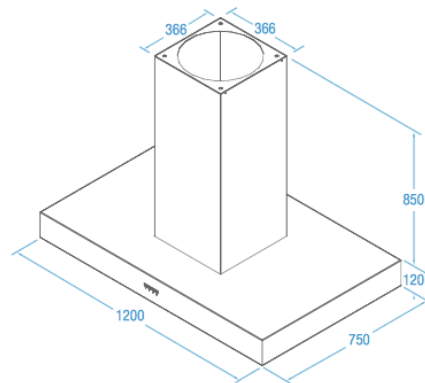

Dimensioned Drawing

Model / Extraction Unit Selection

X7N12S5.EPP	Alfresco Island Hung Canopy	KleenAir Pro Plus Remote Fan Solution - 2010 m³/hr	Remote External (Roof or Wall Mounted) Motor System