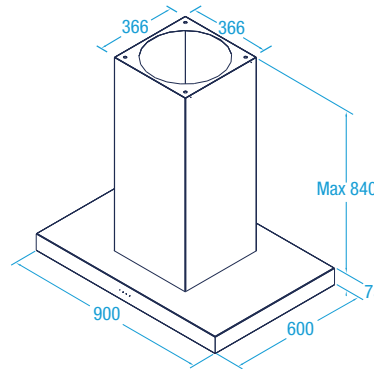

Dimensioned Drawing

Available Models - Select Your Motor Solution & Optional Finish

On Board

X7R09S5.OP (T)	Power 1,020m³/hr (Top Ducted)	SPL: 53.9dB(A) In
X7R09S6.OU (T)	Ultra 1,680m³/hr (Top Ducted)	SPL: 56.5dB(A) In

Remote External (Roof or Wall Mounted)

X7R09S5.EP	Pro 1,140m³/hr	SPL: 49.6dB(A) In / 58.5dB(A) Out
X7R09S5.EPP	Pro Plus 2,010m³/hr	SPL: 56.6dB(A) In / 62.8dB(A) Out

Remote Inline (Through Wall or Eave)

X7R09S5.IP	Pro 1,140m³/hr	SPL: 49.6dB(A) In / 58.5dB(A) Out

Your Hood. Your Colour. Your Way. (Optional Island Mounted Canopy Finish)*

X1P7.BL	Paint Finish - Satin Black
X1P7.CUS	Paint Finish - Custom Colour

*Additional charges apply

SPL - Nominal Sound Pressure Level on Boost (Max) Speed