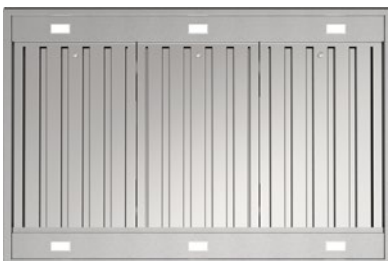

Filtration Zone

Whispair Endurance Warranty

5 YEAR WARRANTY
COMPONENTS PARTS & LABOUR

LIFETIME
REPLACEMENT PARTS WARRANTY

Your Hood. Your Colour. Your Way.

Available Finishes (Stainless Steel Finish Standard)

Stainless Steel

Satin Black*

Custom*