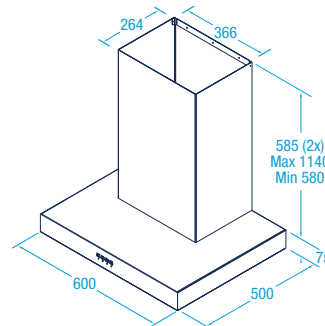

Dimensioned Drawing

Available Models - Select Your Motor Solution & Optional Finish

On Board

X5S06S5.OP (/T or /B) Power 1,020m³/hr (Top or Back Ducted)	SPL: 53.9dB(A)
X5S06S6.OU (/T or /B) Ultra 1,680m³/hr (Top or Back Ducted)	SPL: 56.5dB(A)

Remote External (Roof or Wall Mounted)

X5S06S5.EL Lite 800m³/hr	SPL: 39.3dB(A) In / 52.7dB(A) Out
X5S06S5.EP Pro 1,140m³/hr	SPL: 49.6dB(A) In / 58.5dB(A) Out

Remote Inline (Through Wall or Eave)

X5S06S5.IL Lite 800m³/hr	SPL: 39.3dB(A) In / 52.7dB(A) Out
X5S06S5.IP Pro 1,140m³/hr	SPL: 49.6dB(A) In / 58.5dB(A) Out

Your Hood. Your Colour. Your Way. (Optional Wall Mounted Canopy Finish)*

X1P5.BL	Paint Finish - Satin Black
X1P5.WH	Paint Finish - Satin White
X1P5.CUS	Paint Finish - Custom Colour

*Additional charges apply

SPL - Nominal Sound Pressure Level on Boost (Max) Speed