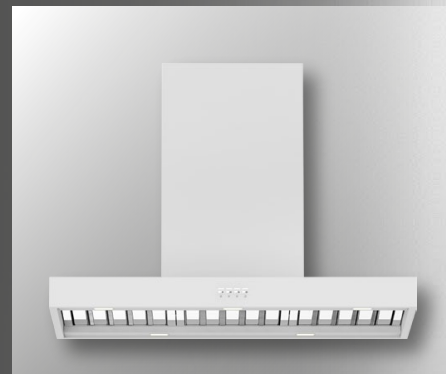

Stockholm 90 - Satin White Finish*

Available Models - Select Your Motor Solution & Optional Finish

On Board

X5S09S5.OP (T or /B) Power 1,020m³/hr (Top or Back Ducted)	SPL: 53.9dB(A)
X5S09S6.OU (T or /B) Ultra 1,680m³/hr (Top or Back Ducted)	SPL: 56.5dB(A)

Remote External (Roof or Wall Mounted)

X5S09S5.EL Lite 800m³/hr	SPL: 39.3dB(A) In / 52.7dB(A) Out
X5S09S5.EP Pro 1,140m³/hr	SPL: 49.6dB(A) In / 58.5dB(A) Out
X5S09S5.EPP Pro Plus 2,010m³/hr	SPL: 56.6dB(A) In / 62.8dB(A) Out

Remote Inline (Through Wall or Eave)

X5S09S5.IL Lite 800m³/hr	SPL: 39.3dB(A) In / 52.7dB(A) Out
X5S09S5.IP Pro 1,140m³/hr	SPL: 49.6dB(A) In / 58.5dB(A) Out

Your Hood. Your Colour. Your Way. (Optional Wall Mounted Canopy Finish)*

- X1P5.BL Paint Finish - Satin Black
- X1P5.WH Paint Finish - Satin White
- X1P5.CUS Paint Finish - Custom Colour

*Additional charges apply

SPL - Nominal Sound Pressure Level on Boost (Max) Speed