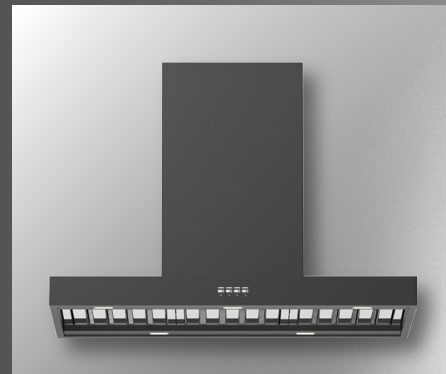

Stockholm 90 - Satin Black Finish*