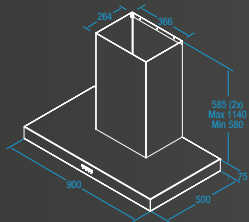

Filtration Zone