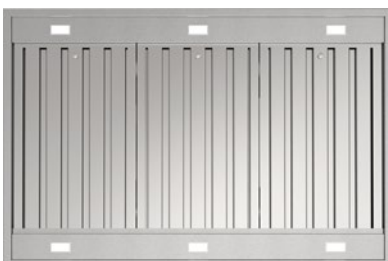

Filtration Zone

Whispair Endurance Warranty

Your Hood. Your Colour. Your Way.

Available Finishes (Stainless Steel Finish Standard)