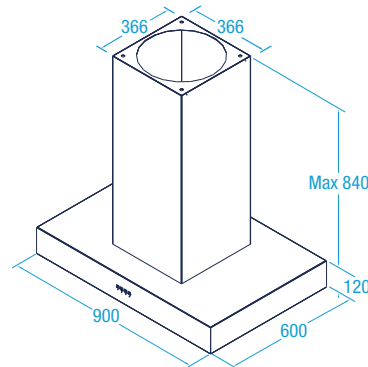

Dimensioned Drawing

Available Models - Select Your Motor Solution & Optional Finish

On Board		
X7V09S5.OP (/T)	Power 1,020m³/hr (Top Ducted)	SPL: 53.9dB(A) In
X7V09S6.OU (/T)	Ultra 1,680m³/hr (Top Ducted)	SPL: 56.5dB(A) In
Remote External (Roof or Wall Mounted)		
X7V09S5.EP	Pro 1,140m³/hr	SPL: 49.6dB(A) In / 58.5dB(A) Out
X7V09S5.EPP	Pro Plus 2,010m³/hr	SPL: 56.6dB(A) In / 62.8dB(A) Out
Remote Inline (Through Wall or Eave)		
X7V09S5.IP	Pro 1,140m³/hr	SPL: 49.6dB(A) In / 58.5dB(A) Out

Your Hood. Your Colour. Your Way. (Optional Island Mounted Canopy Finish)*

X1P7.BL	Paint Finish - Satin Black
X1P7.WH	Paint Finish - Satin White
X1P7.CUS	Paint Finish - Custom Colour

*Additional charges apply

SPL - Nominal Sound Pressure Level on Boost (Max) Speed