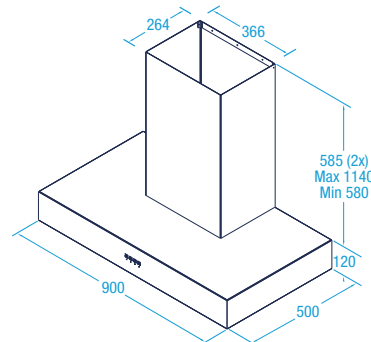

Dimensioned Drawing

Available Models - Select Your Motor Solution & Optional Finish

On Board

X5V09S5.OP (/T or /B) Power 1,020m³/hr (Top or Back Ducted)	SPL: 53.9dB(A)
X5V09S6.OU (/T or /B) Ultra 1,680m³/hr (Top or Back Ducted)	SPL: 56.5dB(A)

Remote External (Roof or Wall Mounted)

X5V09S5.EL Lite 800m³/hr	SPL: 39.3dB(A) In / 52.7dB(A) Out
X5V09S5.EP Pro 1,140m³/hr	SPL: 49.6dB(A) In / 58.5dB(A) Out
X5V09S5.EPP Pro Plus 2,010m³/hr	SPL: 56.6dB(A) In / 62.8dB(A) Out

Remote Inline (Through Wall or Eave)

X5V09S5.IL Lite 800m³/hr	SPL: 39.3dB(A) In / 52.7dB(A) Out
X5V09S5.IP Pro 1,140m³/hr	SPL: 49.6dB(A) In / 58.5dB(A) Out

Your Hood. Your Colour. Your Way. (Optional Wall Mounted Canopy Finish)*

X1P5.BL	Paint Finish - Satin Black
X1P5.WH	Paint Finish - Satin White
X1P5.CUS	Paint Finish - Custom Colour

*Additional charges apply

SPL - Nominal Sound Pressure Level on Boost (Max) Speed