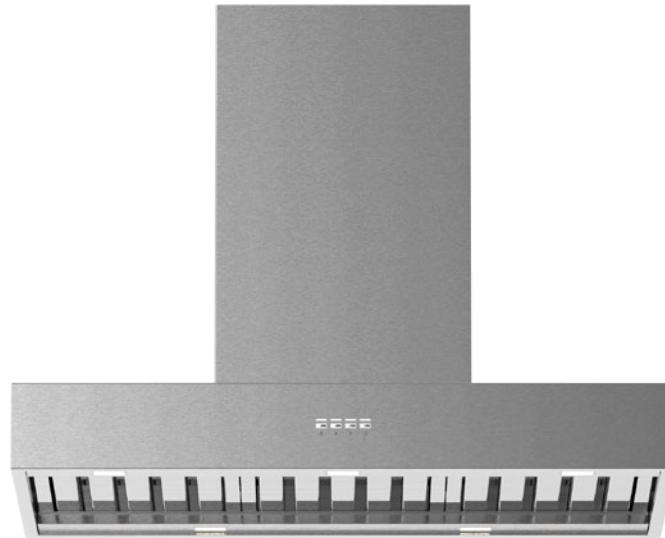

PROUDLY AUSTRALIAN OWNED
DESIGNED & ASSEMBLED IN MELBOURNE

PREMIUM GERMAN MADE
MOTOR SYSTEMS

Product Detail

Model Number	X5V09S
Hood Mounting	Wall Mounted Canopy
Cooking Coverage	Suits 75cm - 100cm Cooking Surfaces
Filtration	S-Flow Baffle Filters 3x (H-25) - Dishwasher Safe
Lighting	LED 5x (Warm White 1.0W) - Front & Rear Panels
Finish	AISI304 1.0mm Food-Grade Stainless Steel
Chassis	Triple Layer - Insulated with Sound Deadening Foam
Controls	LED Backlit 4 Button <i>mastermind</i> Electronic Control with LED Speed Indicator
Speed Settings	3 Speed + Boost Mode
Timer Function	Programmable Timer (10min Increments) Auto fan shut off after 2-hours of inactivity
Outlet	Top or Back Duct Outlet
Ducting (Remote)	Dia. 200mm Acoustic Flexi Ducting - Five (5) Meter Length (Supplied)
Ducting (On Board)	Optional On Board Motor Ducting Kits Available Ultra Motor - Dia. 200mm (Recommended) Power Motor - Dia. 150mm (Recommended)
Hood Width	900mm
Hood Depth	500mm
Hood Height (Fascia)	120mm
Installation Height	700 - 750mm* (Recommended) 600mm* (Minimum) * Clearance above the highest point of the cooktop to the underside of hood