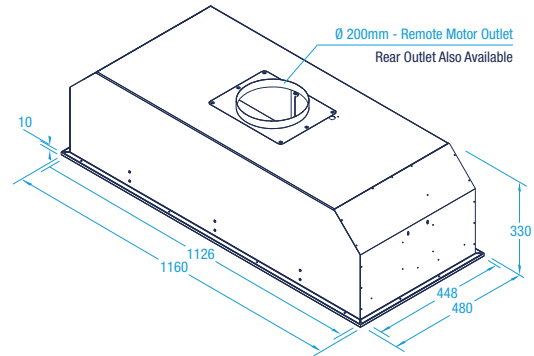

Dimensioned Drawing