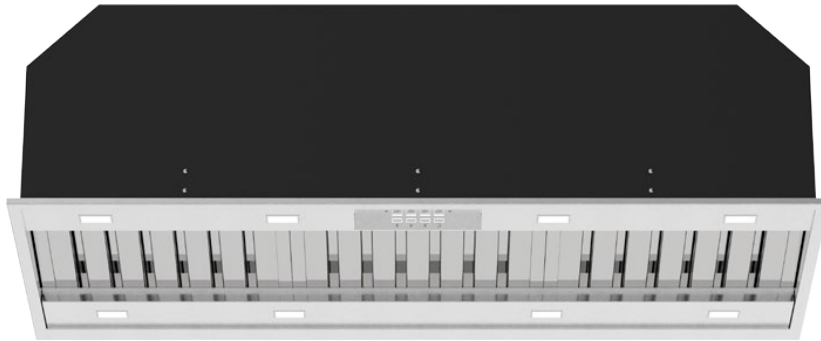

PROUDLY AUSTRALIAN OWNED
DESIGNED & ASSEMBLED IN MELBOURNE

PREMIUM GERMAN MADE
MOTOR SYSTEMS

Model Number	X3W12S
Hood Mounting	Built In (Undermount) - Flush or Proud Install
Cooking Coverage	Suits 75cm - 100cm Cooking Surfaces
Filtration	S-Flow Baffle Filters 3x (H-25) - Dishwasher Safe
Lighting	LED 8x (Warm White 1.0W) - Front & Rear Panels
Finish	AISI316 1.2mm Marine Grade Stainless Steel
Controls	LED Backlit 4 Button <i>mastermind</i> Electronic Control with LED Speed Indicator
Speed Settings	3 Speed + Boost Mode
Timer Function	Programmable Timer (10min Increments) Auto fan shut off after 2-hours of inactivity
Outlet	Top or Back Duct Outlet
Ducting (Remote)	Dia. 200mm Acoustic Flexi Ducting - Five (5) Meter Length (Supplied)
Hood Width	1160mm
Hood Depth	480mm
Hood Height	330mm (Top Duct Outlet - Plus 25mm)
Installation Height	1200mm* (Recommended)

Whispair Endurance Warranty

5 YEAR WARRANTY

10 YEAR WARRANTY

LIFETIME REPLACEMENT PARTS WARRANTY

Your Hood. Your Colour. Your Way.

Available Finishes (Stainless Steel Finish Standard)