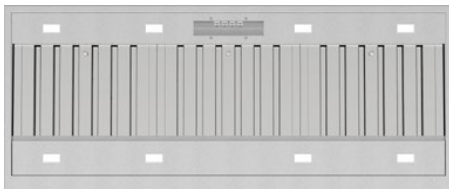

Filtration Zone

Available Models - Select Your Motor Solution & Optional Finish

Remote External (Roof or Wall Mounted)

X3W12S5.EPP Pro Plus 2,010m³/hr SPL: 56.6dB(A) In / 62.8dB(A) Out

Your Hood. Your Colour. Your Way. (Optional Undermount Finish)*

X1P3.BL Paint Finish - Satin Black
X1P3.WH Paint Finish - Satin White
X1P3.CUS Paint Finish - Custom Colour

*Additional charges apply

SPL - Nominal Sound Pressure Level on Boost (Max) Speed