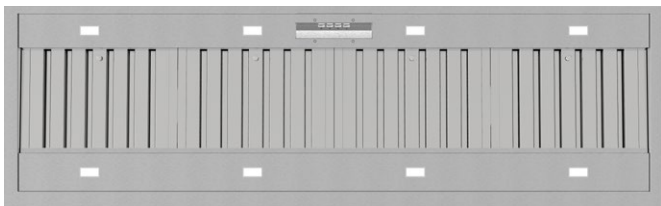

Filtration Zone

Whispair Endurance Warranty

Your Hood. Your Colour. Your Way.

Available Finishes (Stainless Steel Finish Standard)