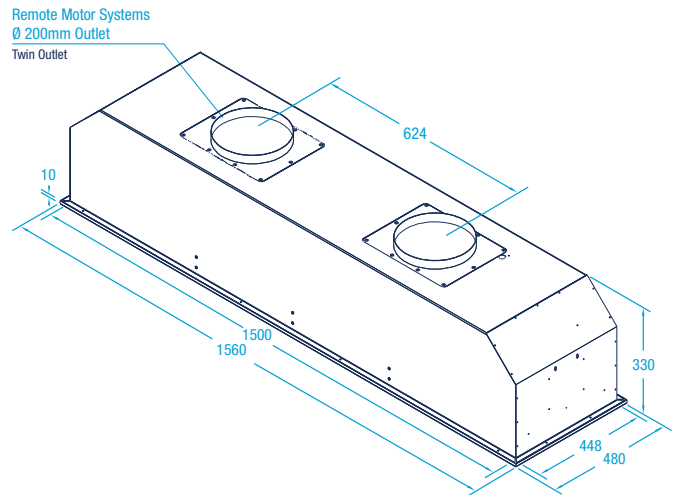

Dimensioned Drawing

Available Models - Select Your Motor Solution & Optional Finish

Remote External (Roof or Wall Mounted)
X3W16S5.2EPP "Twin" Pro Plus 2,010m³/hr SPL: 56.6dB(A) In / 62.8dB(A) Out

Your Hood. Your Colour. Your Way. (Optional Undermount Finish)*

- X1P3.BL Paint Finish - Satin Black
- X1P3.WH Paint Finish - Satin White
- X1P3.CUS Paint Finish - Custom Colour

*Additional charges apply

SPL - Nominal Sound Pressure Level on Boost (Max) Speed