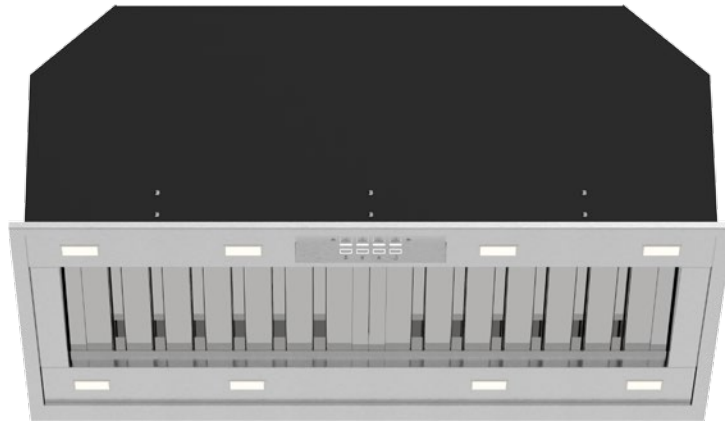

PROUDLY AUSTRALIAN OWNED
DESIGNED & ASSEMBLED IN MELBOURNE

PREMIUM GERMAN MADE
MOTOR SYSTEMS

- Model Number** X3W09S
- Hood Mounting** Built In (Undermount) - Flush or Proud Install
- Cooking Coverage** Suits 75cm - 100cm Cooking Surfaces
- Filtration** S-Flow Baffle Filters 2x (H-25) - Dishwasher Safe
- Lighting** LED 8x (Warm White 1.0W) - Front & Rear Panels
- Finish** **AISI316 1.2mm** Marine Grade Stainless Steel
- Controls** LED Backlit 4 Button *mastermind* Electronic Control with LED Speed Indicator
- Speed Settings** 3 Speed + Boost Mode
- Timer Function** Programmable Timer (10min Increments)
Auto fan shut off after 2-hours of inactivity
- Outlet** Top or Back Duct Outlet
- Ducting (Remote)** Dia. 200mm Acoustic Flexi Ducting - Five (5) Meter Length (Supplied)
- Hood Width** 860mm
- Hood Depth** **480mm**
- Hood Height** 330mm (Top Duct Outlet - Plus 25mm)
- Installation Height** 1200mm* (Recommended)
* Clearance above the highest point of the cooktop to the underside of hood

Remote External (Roof or Wall Mounted)
X3W09S5.EPP Pro Plus 2,010m³/hr SPL: 56.6dB(A) In / 62.8dB(A) Out

*Your Hood. Your Colour. Your Way. (Optional Undermount Finish)**
X1P3.BL Paint Finish - Satin Black
X1P3.WH Paint Finish - Satin White
X1P3.CUS Paint Finish - Custom Colour
**Additional charges apply*

SPL - Nominal Sound Pressure Level on Boost (Max) Speed