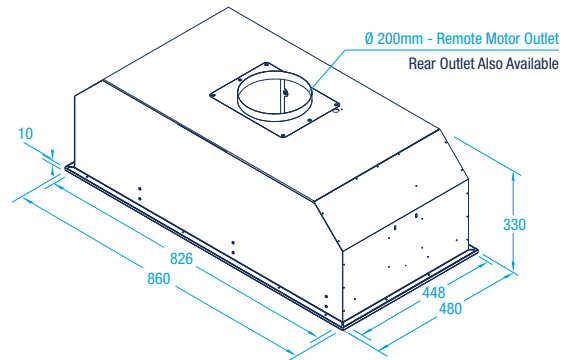

Dimensioned Drawing

Available Models - Select Your Motor Solution & Optional Finish

Remote External (Roof or Wall Mounted)
X3W09S5.EPP Pro Plus 2,010m³/hr SPL: 56.6dB(A) In / 62.8dB(A) Out

Your Hood. Your Colour. Your Way. (Optional Undermount Finish)*
X1P3.BL Paint Finish - Satin Black
X1P3.WH Paint Finish - Satin White
X1P3.CUS Paint Finish - Custom Colour
*Additional charges apply

SPL - Nominal Sound Pressure Level on Boost (Max) Speed