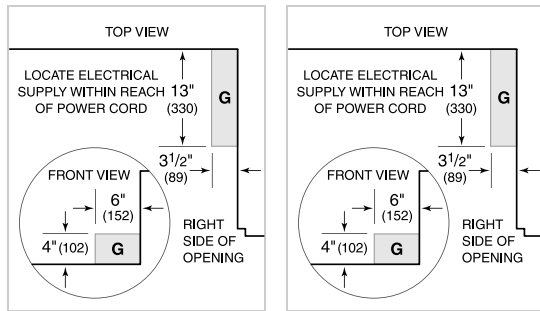

KNOB OPTIONS

GRILL SPECIFICATIONS

- 2 - 29 MJ Burners
- 1 - 29 MJ Sear Burner
- 1 - 17 MJ Rotisserie Burner

PRODUCT SPECIFICATIONS

Model	OG42
Dimensions	1067mmW x 686mmH x 762mmD
Weight	122 kg
Electrical Supply	220-240 VAC; 50/60 Hz
Electrical Service	10 amp dedicated circuit
Gas Supply	19 mm minimum
Gas Inlet	13 mm

ELECTRICAL

GAS

NOTE: Dimensions in parenthesis are in millimeters unless otherwise specified

DIMENSIONS

STANDARD INSTALLATION

NOTE: Shaded area above countertop indicates minimum clearance to combustible surfaces, combustible materials cannot be located within this area.