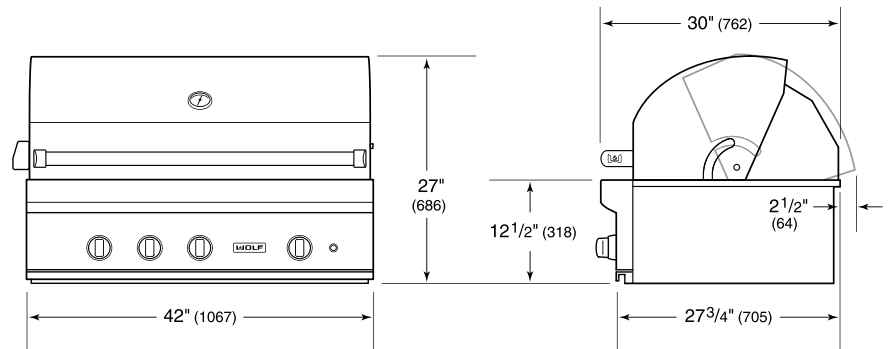

KNOB OPTIONS

GRILL SPECIFICATIONS

- 2 - 29 MJ Burners
- 1 - 29 MJ Sear Burner
- 1 - 17 MJ Rotisserie Burner

PRODUCT SPECIFICATIONS

Model	OG42
Dimensions	1067mmW x 686mmH x 762mmD
Weight	122 kg
Electrical Supply	220-240 VAC; 50/60 Hz
Electrical Service	10 amp dedicated circuit
Gas Supply	19 mm minimum
Gas Inlet	13 mm

ELECTRICAL

GAS

NOTE: Dimensions in parenthesis are in millimeters unless otherwise specified

DIMENSIONS

STANDARD INSTALLATION

NOTE: Shaded area above countertop indicates minimum clearance to combustible surfaces, combustible materials cannot be located within this area.