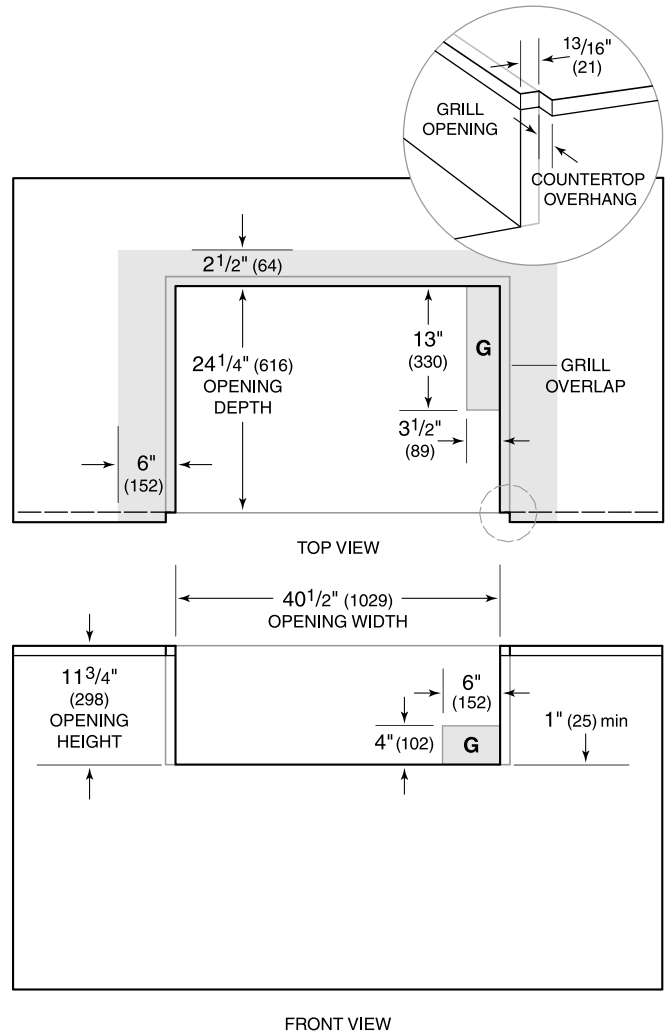

KNOB OPTIONS

GRILL SPECIFICATIONS

- 2 - 29 MJ Burners
- 1 - 29 MJ Sear Burner
- 1 - 17 MJ Rotisserie Burner

PRODUCT SPECIFICATIONS

Model	OG42
Dimensions	1067mmW x 686mmH x 762mmD
Weight	122 kg
Electrical Supply	220-240 VAC; 50/60 Hz
Electrical Service	10 amp dedicated circuit
Gas Supply	19 mm minimum
Gas Inlet	13 mm

ELECTRICAL

GAS

NOTE: Dimensions in parenthesis are in millimeters unless otherwise specified

DIMENSIONS

STANDARD INSTALLATION

NOTE: Shaded area above countertop indicates minimum clearance to combustible surfaces, combustible materials cannot be located within this area.